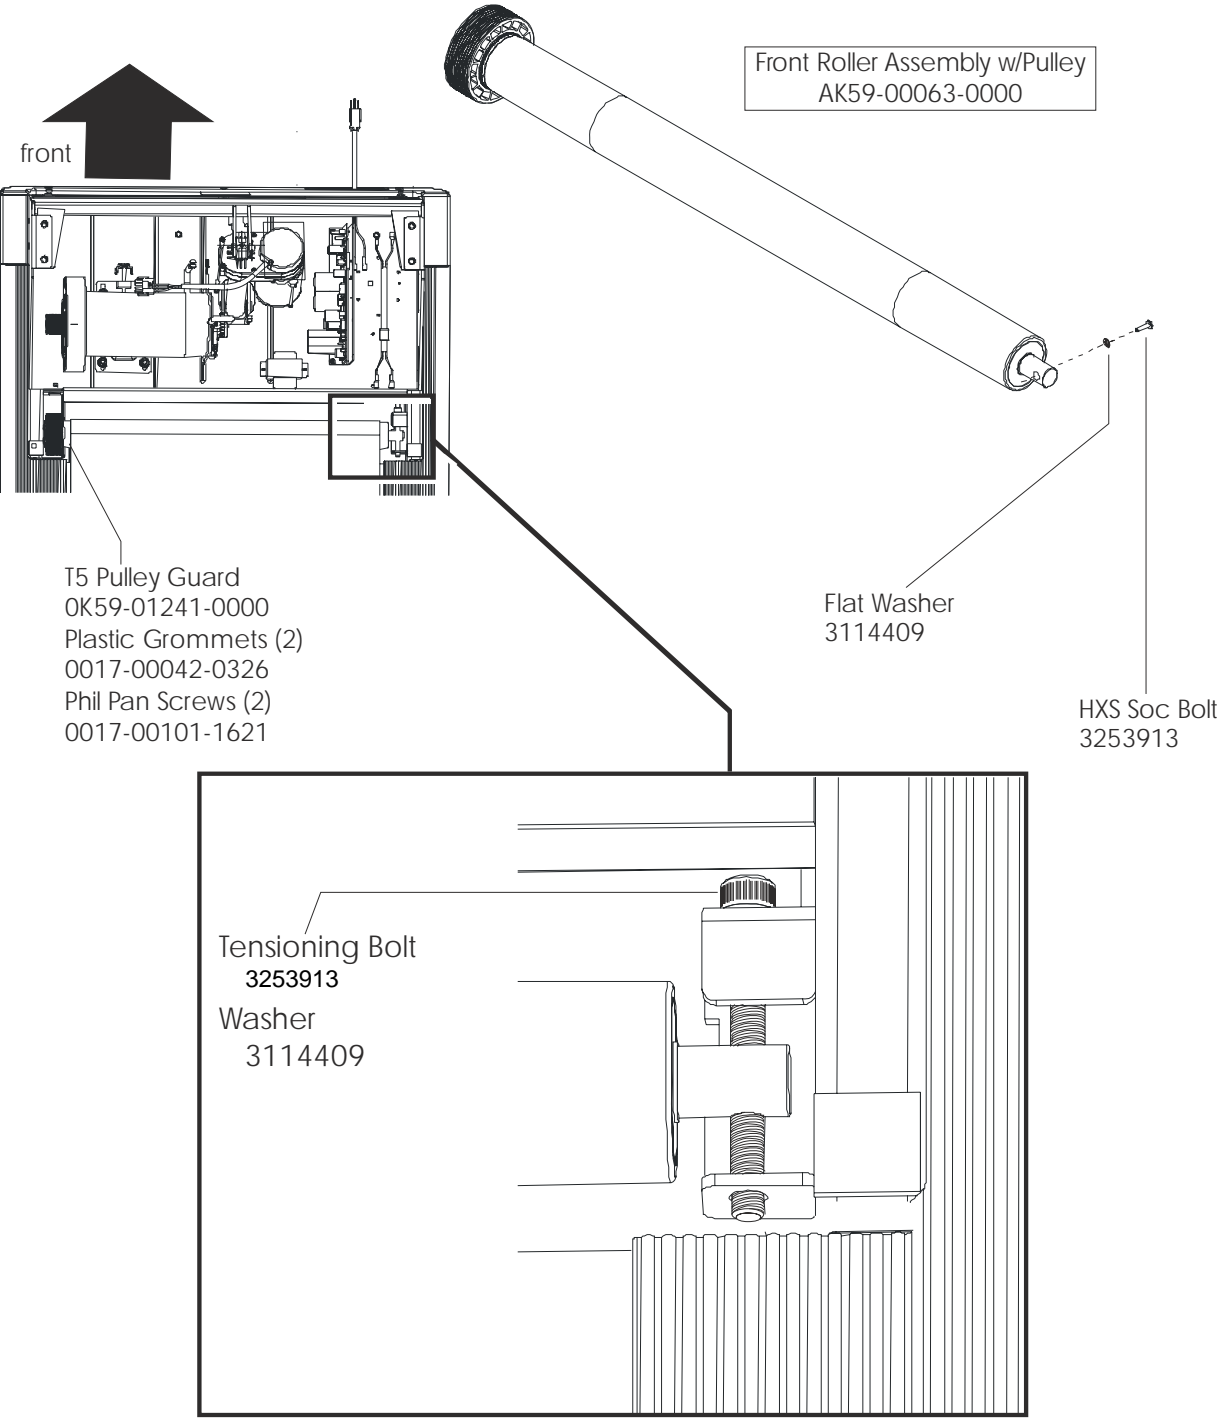

Motor Cover, Front End Cap, and Leg Levelers

Lift Frame and Lift Motor

Motor Controller Kit
Domestic
AK59-00112-0000
International
AK59-00113-0000

Home Switch
3204701
 Retaining Clip
6872701

T5-5 TREADMILL Block Diagram - High Voltage

T55-0XXX-01

T55-0101-01	T55-0102-01	T55-0104-01	T55-0201-01
T5-5.ENG/MET. 230/50.CONT	T5-5.ENG/MET. 230/50.UK	T5-5.ENG/MET. 240.AUST	T5-5.ENG/MET. 230/50.CONT
7420801	7420901	7420801	7420801
LINE CORD, UK	7420901		
LINE CORD, AUSTRALIA	7802901		