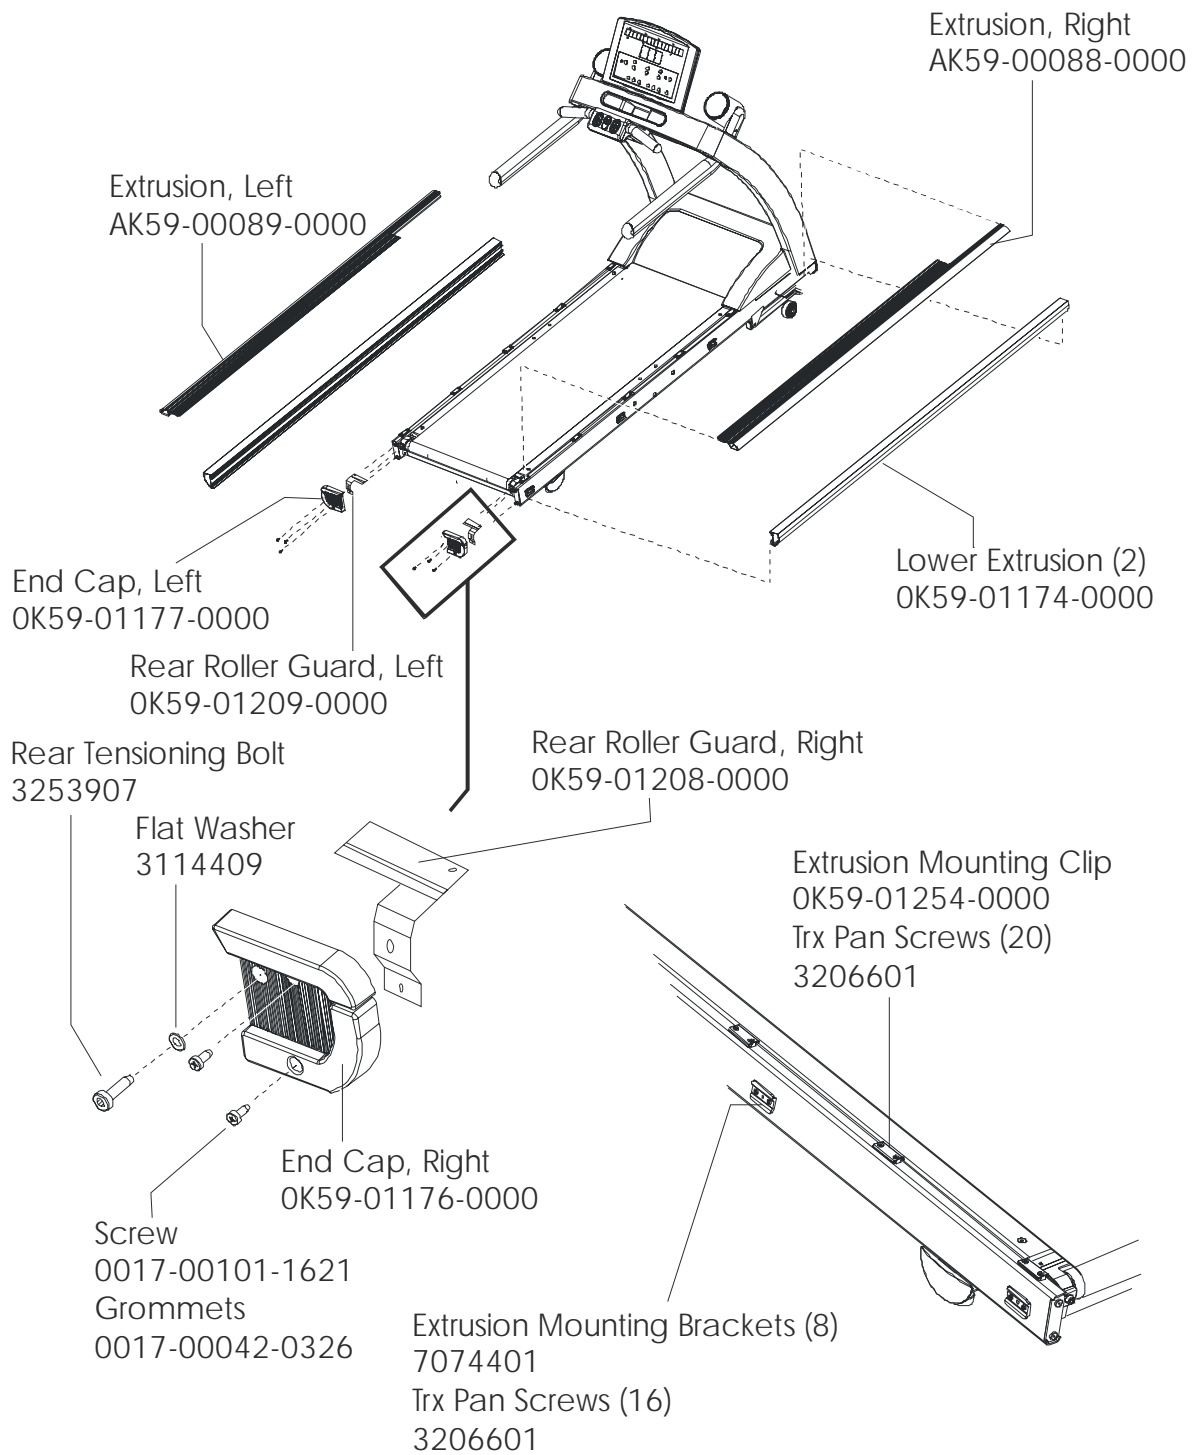

LifeFitness

T5-5 Treadmill

Customer Support Services PARTS MANUAL

19 Nov 2009

Contents

Miscellaneous 3

Extrusions and Rear Endcaps 4

Console and Related Components 5

Belt, Deck, and Rear Roller 6

Uprights, Handrails, and Cupholders 7

Ergo Bar 8

Motor Cover, Front End Cap, and Leg Levelers 9

Lift Frame and Lift Motor 10

Motor Controller Assembly 11

Drive Motor Assembly 12

Front Roller Assembly 13

Block Diagram - Domestic 14

Block Diagram - International 15

Description	Part No.
Hardware Bag	AK59-00090-0000
Document Kit - Eng	AK59-00111-0000
Document Kit - Ger	AK59-000111-0002
Transmitter, Polar HR	8254701
Strap, Heart Rate LF	6844301
M6 Hex Long Arm Wrench	3255701

T55-0XXX-01

T55-0101-01	T55-0102-01	T55-0104-01	T55-0201-01
T5-5.ENG/MET. 230/50.CONT	T5-5.ENG/MET. 230/50.UK	T5-5.ENG/MET. 240.AUST	T5-5.ENG/MET. 230/50.CONT
7420801	7420901	7420801	7420801
LINE CORD, UK	7420901		
LINE CORD, AUSTRALIA	7802901		