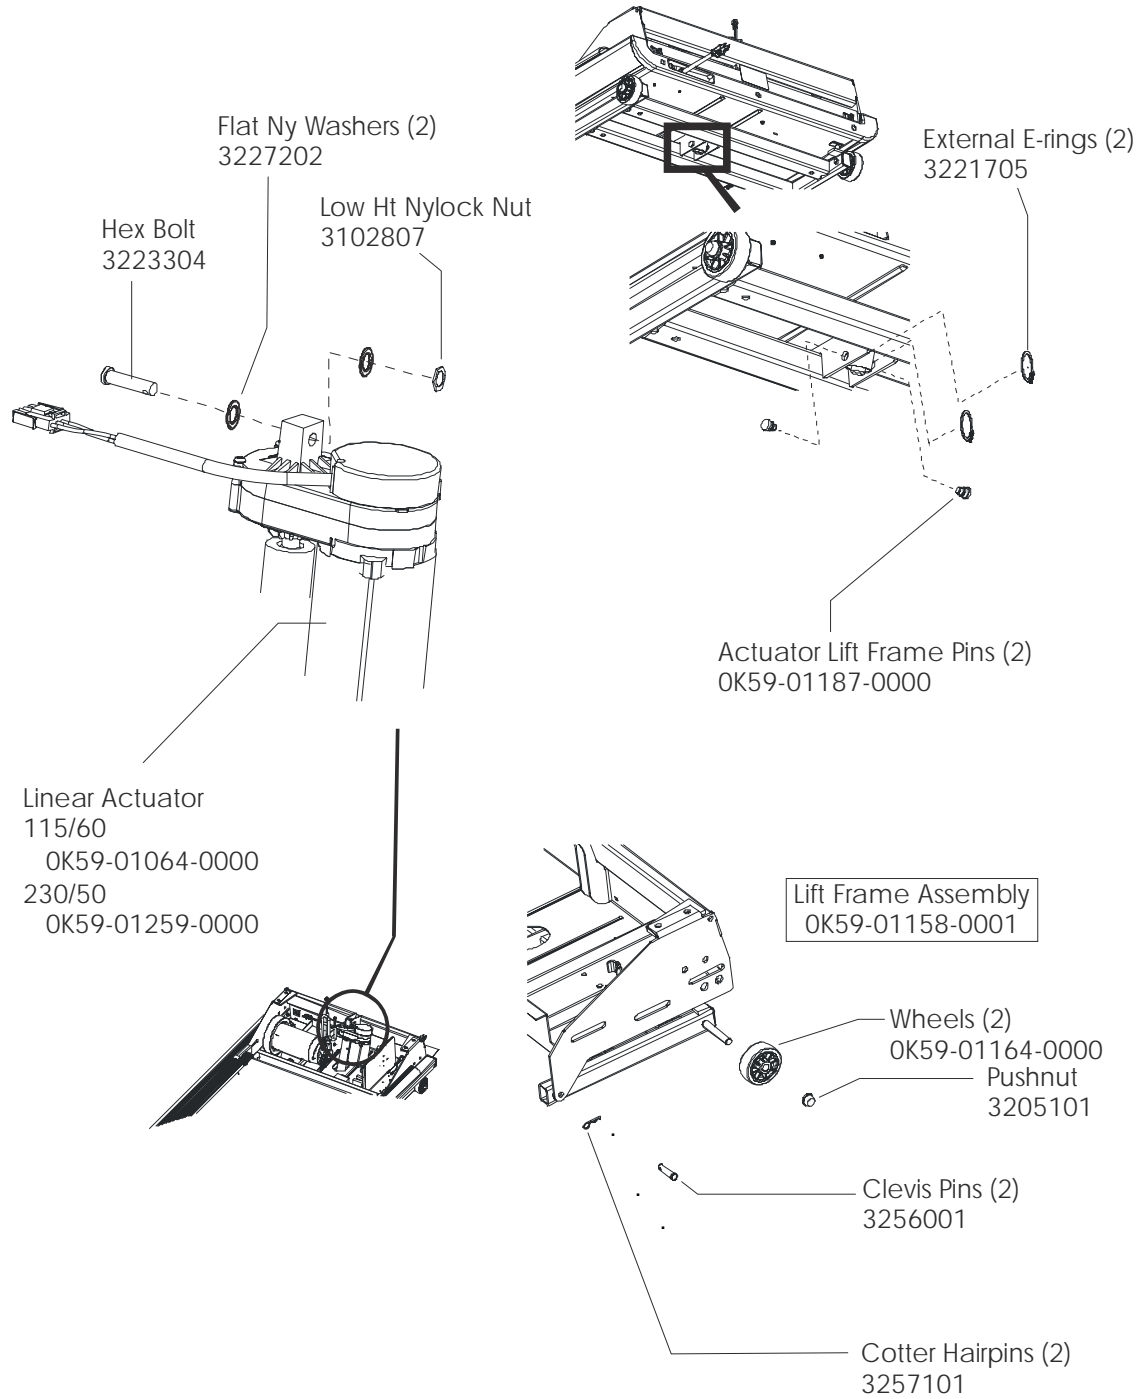

Belt, Deck, and Rear Roller 6

Uprights, Handrails, and Cupholders 7

Ergo Bar 8

Motor Cover, Front End Cap, and Leg Levelers 9

Lift Frame and Lift Motor 10

Motor Controller Assembly 11

Drive Motor Assembly 12

Language	Part Nos.	
	Console Assembly	Overlay/Bezel Assembly
ENG/ENG	AK59-00072-0100	AK59-00116-0000
GER/MET	AK59-00072-0102	AK59-00117-0000

T5-5 TREADMILL
Uprights, Handrails, and Cup Holders

T55-0XXX-01

Motor Cover, Front End Cap, and Leg Levelers

Lift Frame and Lift Motor

Motor Controller Kit
Domestic
AK59-00112-0000
International
AK59-00113-0000

Home Switch
3204701
 Retaining Clip
6872701

T5-5 TREADMILL Block Diagram - High Voltage

T55-0XXX-01

T55-0101-01	T55-0102-01	T55-0104-01	T55-0201-01
T5-5.ENG/MET. 230/50.CONT	T5-5.ENG/MET. 230/50.UK	T5-5.ENG/MET. 240.AUST	T5-5.ENG/MET. 230/50.CONT
7420801	7420901	7420801	7420801
LINE CORD, UK	7420901		
LINE CORD, AUSTRALIA	7802901		