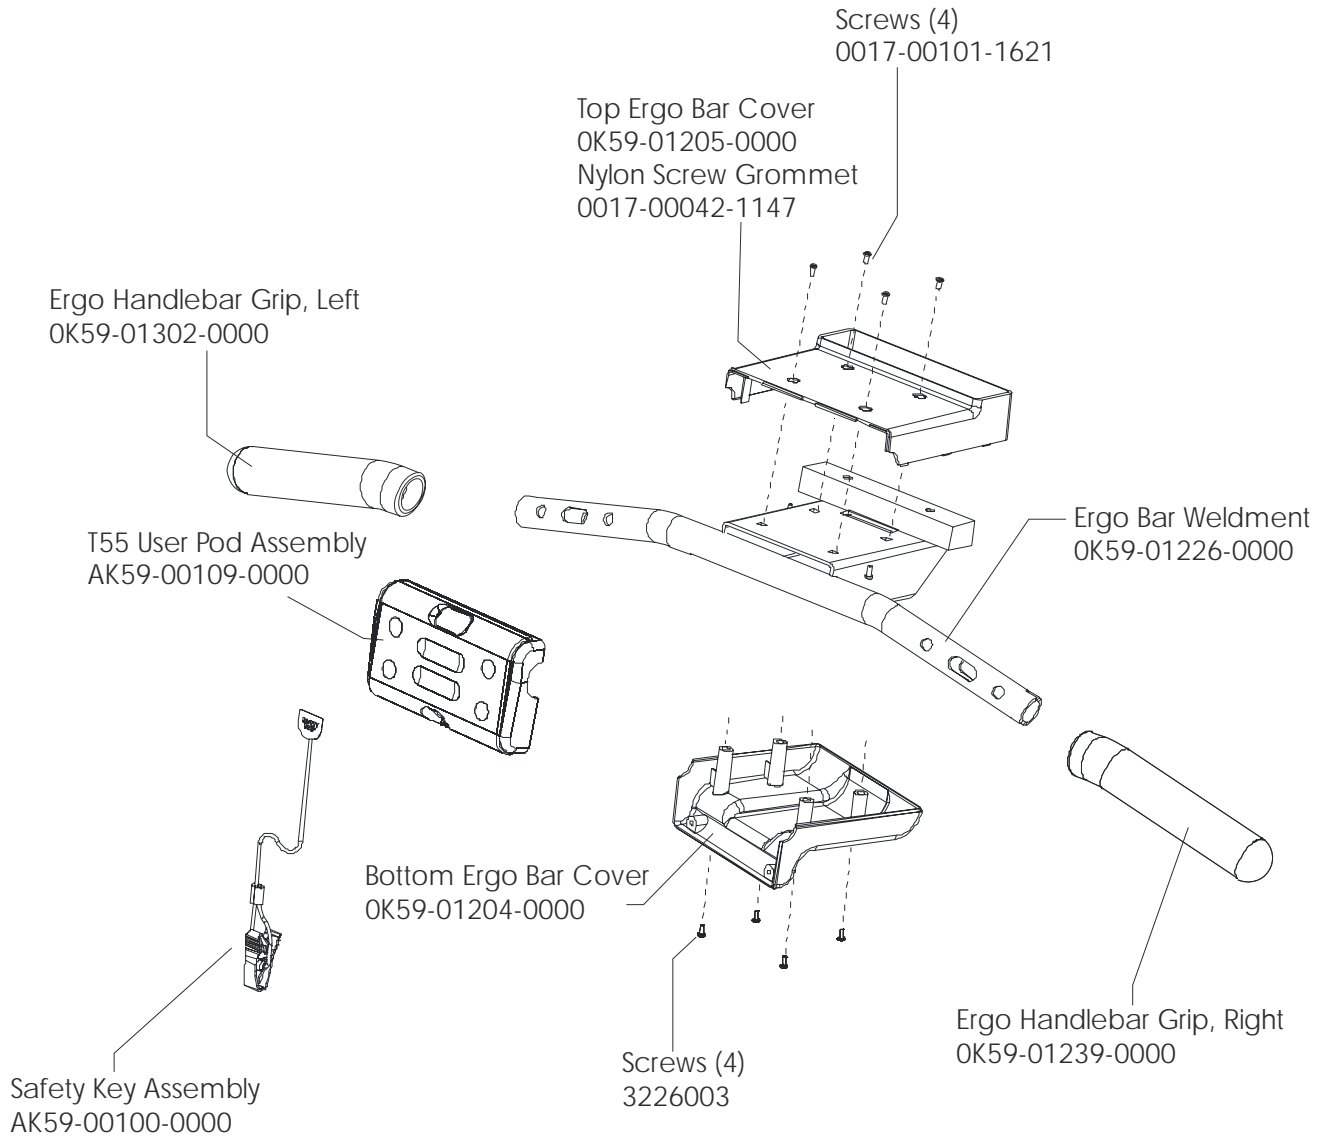

Belt, Deck, and Rear Roller 6

Uprights, Handrails, and Cupholders 7

Ergo Bar 8

Motor Cover, Front End Cap, and Leg Levelers 9

Lift Frame and Lift Motor 10

Motor Controller Assembly 11

Drive Motor Assembly 12

Front Roller Assembly 13

Block Diagram - Domestic 14

Block Diagram - International 15

Description	Part No.
Hardware Bag	AK59-00090-0000
Document Kit - Eng	AK59-00111-0000
Document Kit - Ger	AK59-000111-0002
Transmitter, Polar HR	8254701
Strap, Heart Rate LF	6844301
M6 Hex Long Arm Wrench	3255701

Motor Cover, Front End Cap, and Leg Levelers

Lift Frame and Lift Motor

Motor Controller Kit
Domestic
AK59-00112-0000
International
AK59-00113-0000

Home Switch
3204701
 Retaining Clip
6872701

T5-5 TREADMILL Block Diagram - High Voltage

T55-0XXX-01

T55-0101-01	T55-0102-01	T55-0104-01	T55-0201-01
T5-5.ENG/MET. 230/50.CONT	T5-5.ENG/MET. 230/50.UK	T5-5.ENG/MET. 240.AUST	T5-5.ENG/MET. 230/50.CONT
7420801	7420901	7420801	7420801
LINE CORD, UK	7420901		
LINE CORD, AUSTRALIA	7802901		