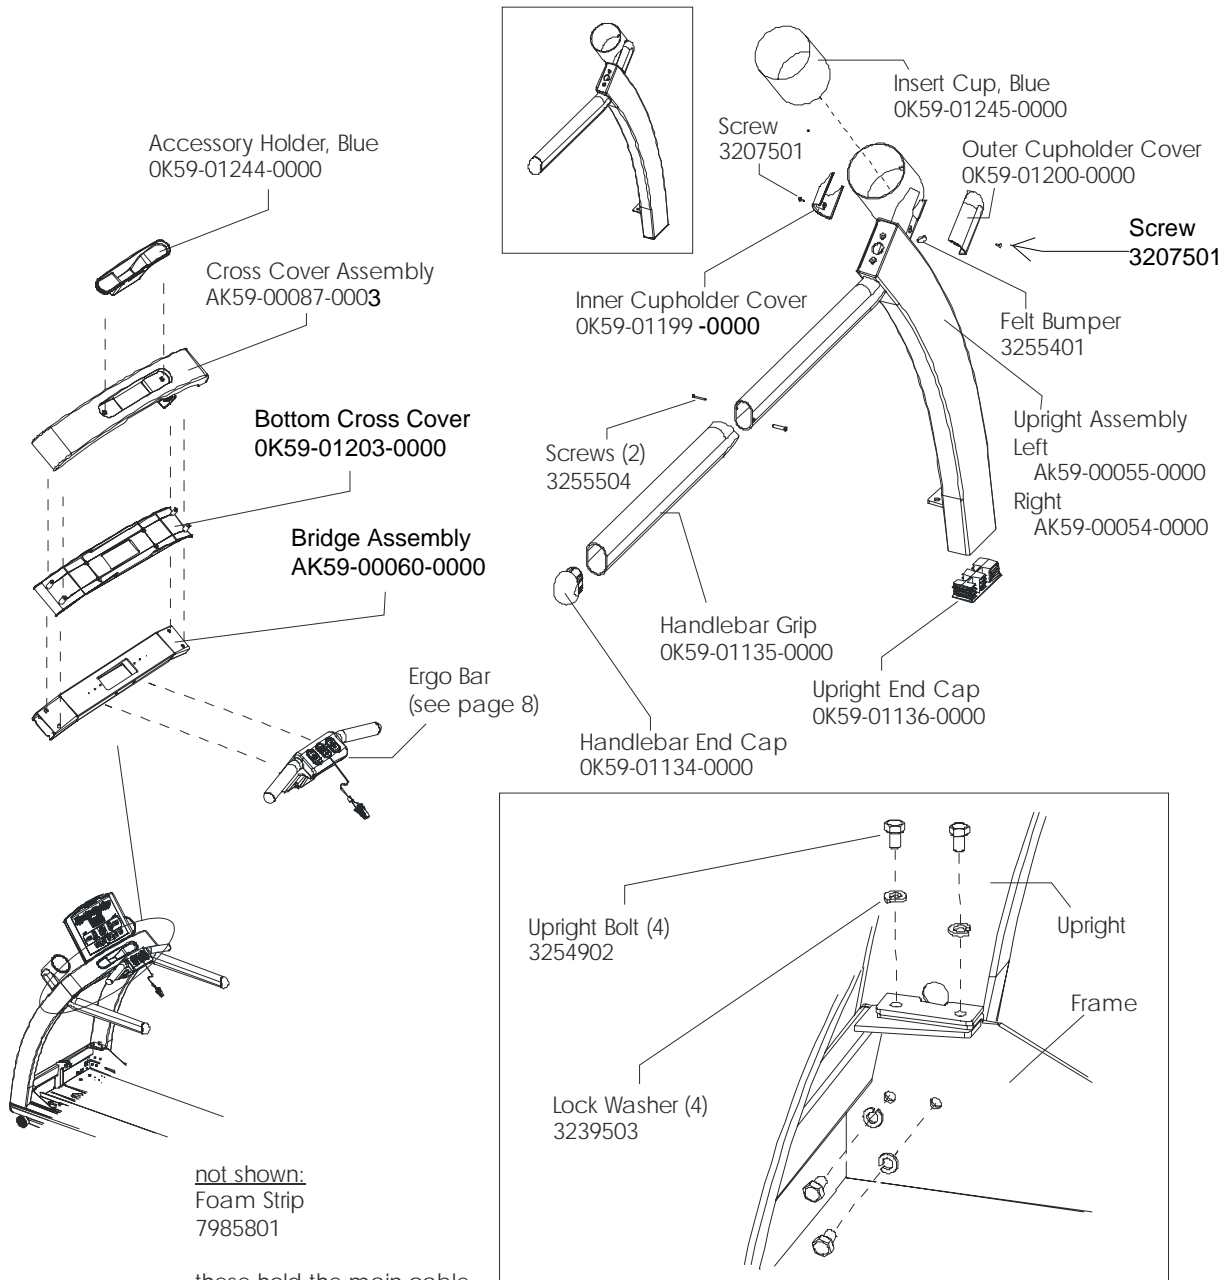

Belt, Deck, and Rear Roller 6

Uprights, Handrails, and Cupholders 7

Ergo Bar 8

Motor Cover, Front End Cap, and Leg Levelers 9

Lift Frame and Lift Motor 10

Motor Controller Assembly 11

Drive Motor Assembly 12

Front Roller Assembly 13

Block Diagram - Domestic 14

Block Diagram - International 15

Description	Part No.
Hardware Bag	AK59-00090-0000
Document Kit - Eng	AK59-00111-0000
Document Kit - Ger	AK59-000111-0002
Transmitter, Polar HR	8254701
Strap, Heart Rate LF	6844301
M6 Hex Long Arm Wrench	3255701

Motor Cover, Front End Cap, and Leg Levelers

Lift Frame and Lift Motor

Motor Controller Kit
Domestic
AK59-00112-0000
International
AK59-00113-0000

Home Switch
3204701
 Retaining Clip
6872701

T5-5 TREADMILL Block Diagram - High Voltage

T55-0XXX-01

T55-0101-01	T55-0102-01	T55-0104-01	T55-0201-01
T5-5.ENG/MET. 230/50.CONT	T5-5.ENG/MET. 230/50.UK	T5-5.ENG/MET. 240.AUST	T5-5.ENG/MET. 230/50.CONT
7420801	7420901	7420801	7420801
LINE CORD, UK	7420901		
LINE CORD, AUSTRALIA	7802901		