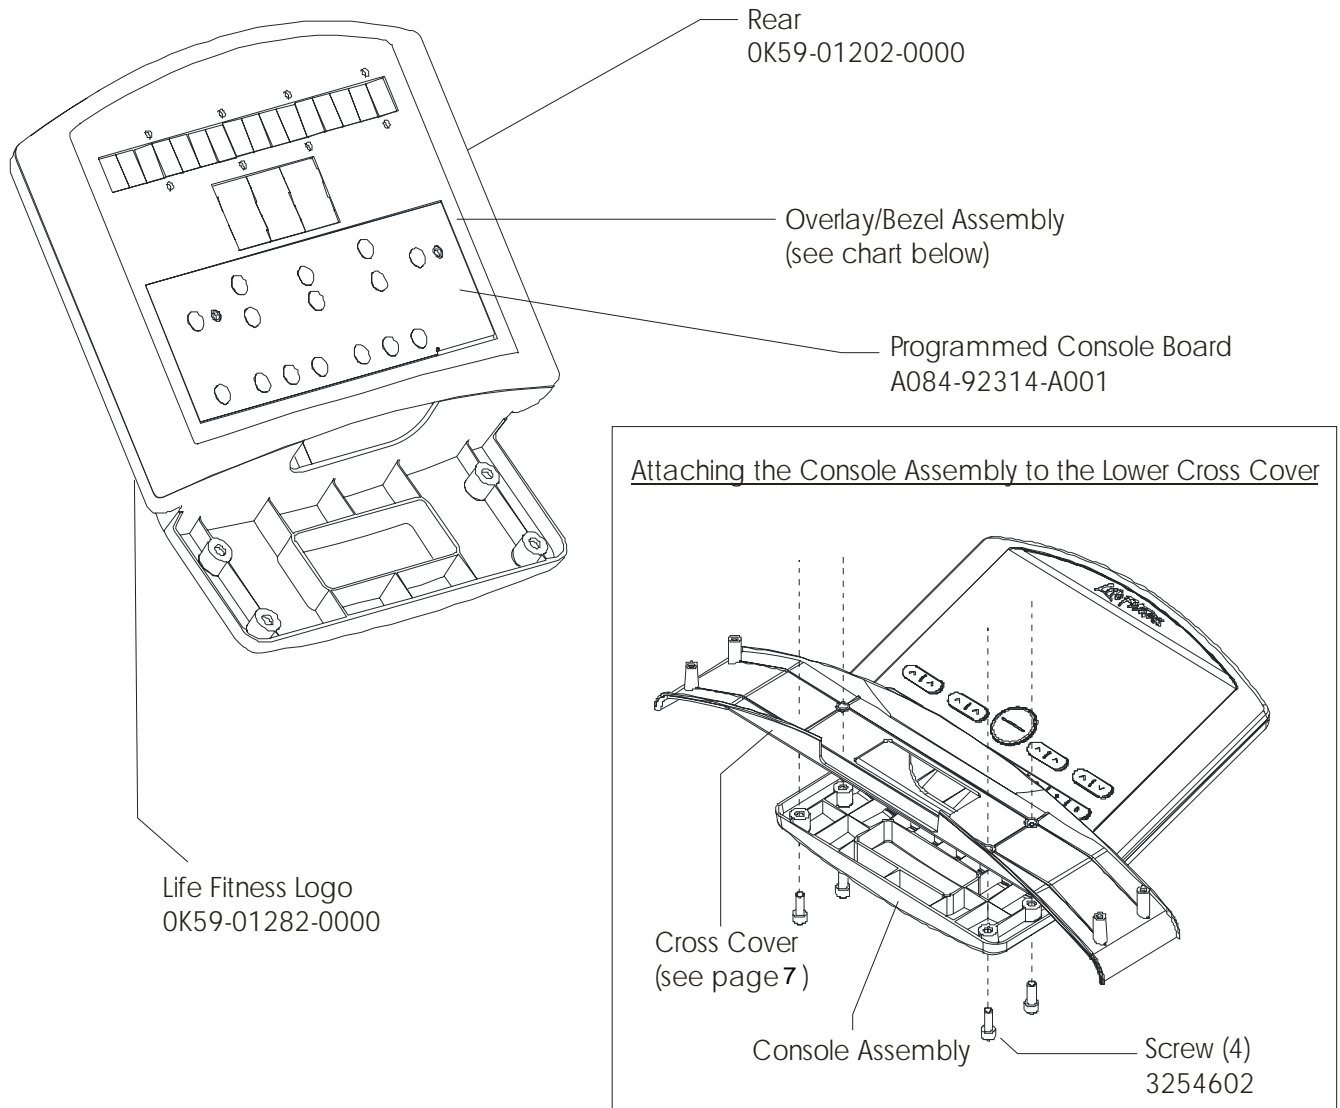

LifeFitness

T5-5 Treadmill

Customer Support Services PARTS MANUAL

19 Nov 2009

Contents

Miscellaneous 3

Extrusions and Rear Endcaps 4

Console and Related Components 5

Belt, Deck, and Rear Roller 6

Uprights, Handrails, and Cupholders 7

Ergo Bar 8

Motor Cover, Front End Cap, and Leg Levelers 9

Lift Frame and Lift Motor 10

Motor Controller Assembly 11

Drive Motor Assembly 12

Front Roller Assembly 13

Block Diagram - Domestic 14

Block Diagram - International 15

Description	Part No.
Hardware Bag	AK59-00090-0000
Document Kit - Eng	AK59-00111-0000
Document Kit - Ger	AK59-000111-0002
Transmitter, Polar HR	8254701
Strap, Heart Rate LF	6844301
M6 Hex Long Arm Wrench	3255701