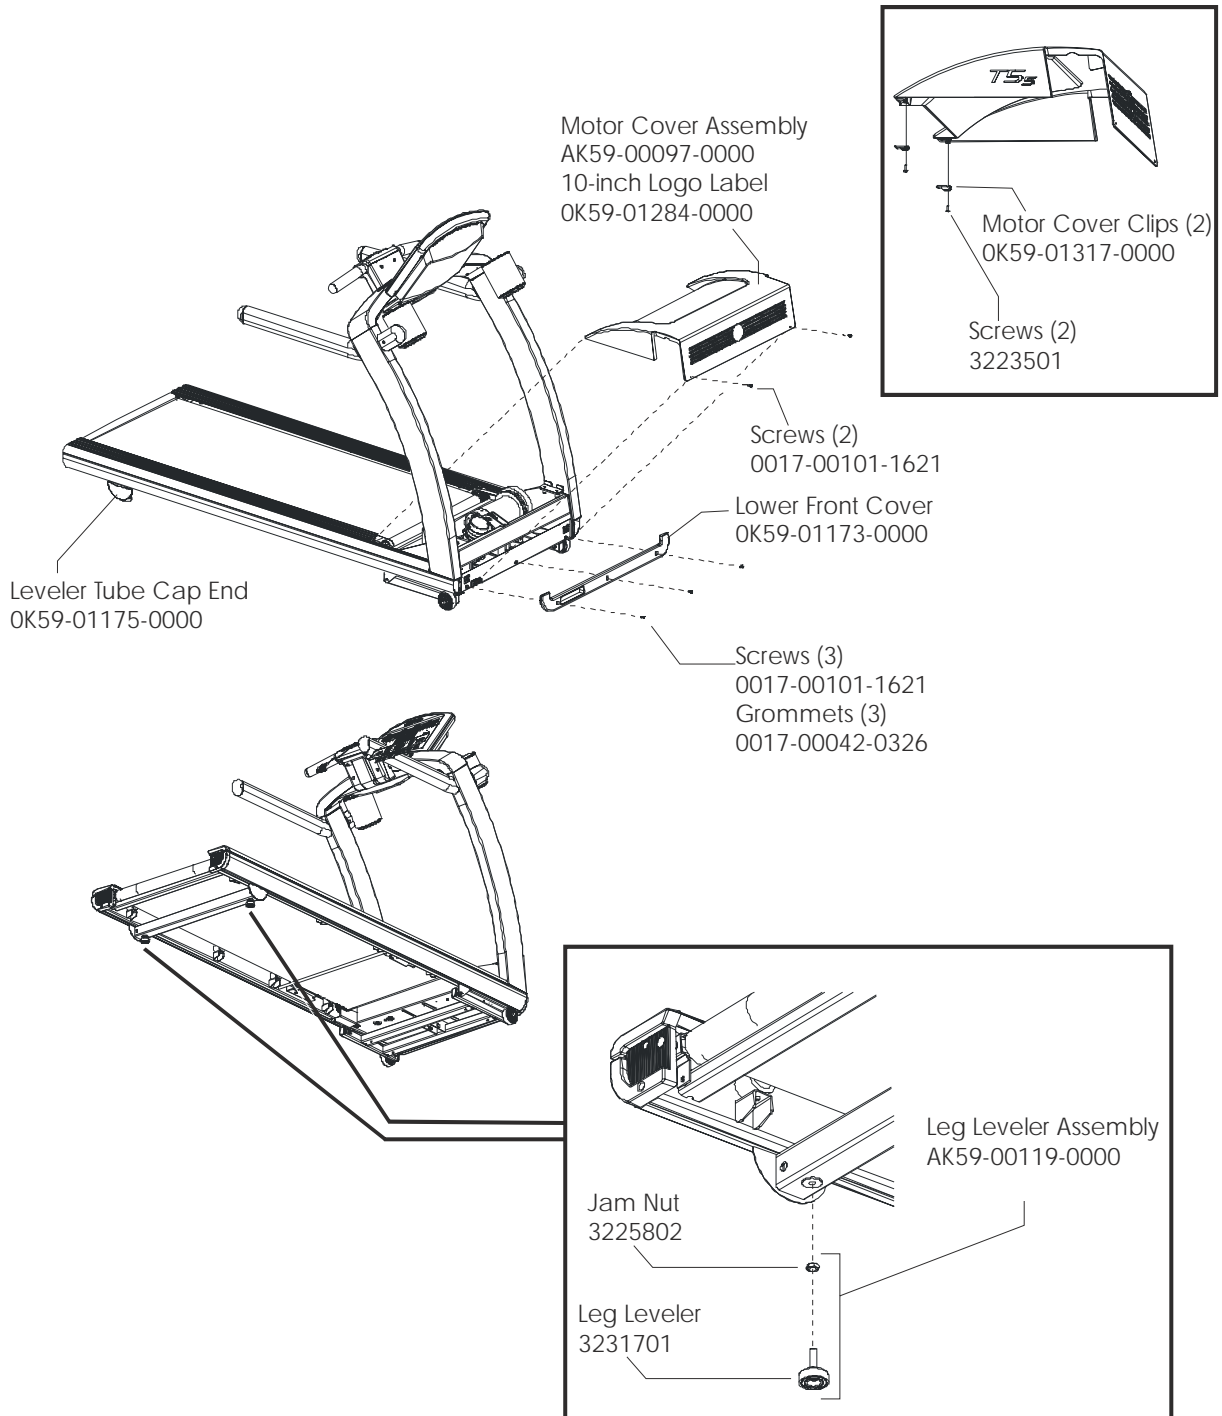

Belt, Deck, and Rear Roller 6

Uprights, Handrails, and Cupholders 7

Ergo Bar 8

Motor Cover, Front End Cap, and Leg Levelers 9

Lift Frame and Lift Motor 10

Motor Controller Assembly 11

Drive Motor Assembly 12

Language	Part Nos.	
	Console Assembly	Overlay/Bezel Assembly
ENG/ENG	AK59-00072-0100	AK59-00116-0000
GER/MET	AK59-00072-0102	AK59-00117-0000

T5-5 TREADMILL
Uprights, Handrails, and Cup Holders

T55-0XXX-01

Motor Cover, Front End Cap, and Leg Levelers

Lift Frame and Lift Motor

Motor Controller Kit
Domestic
AK59-00112-0000
International
AK59-00113-0000

Home Switch
3204701
 Retaining Clip
6872701

T5-5 TREADMILL Block Diagram - High Voltage