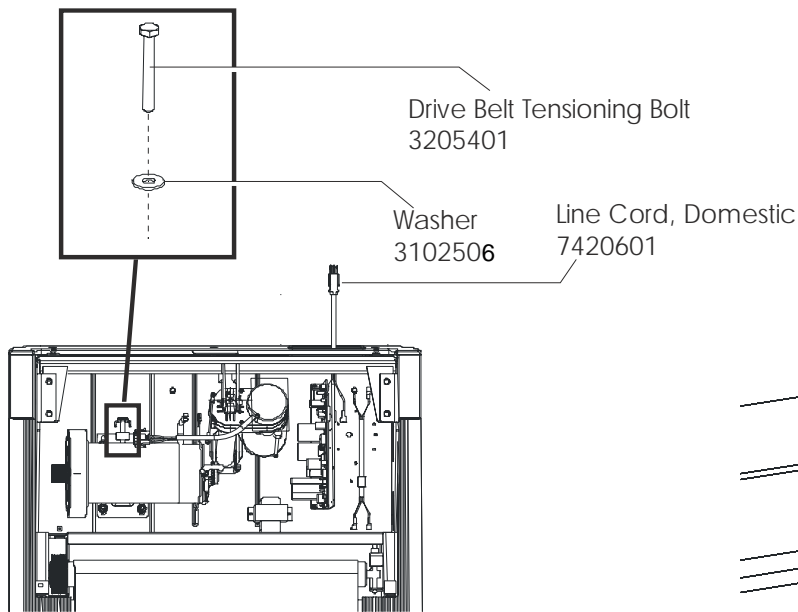

Motor Cover, Front End Cap, and Leg Levelers

Lift Frame and Lift Motor

Motor Controller Kit
Domestic
AK59-00112-0000
International
AK59-00113-0000

Home Switch
3204701
 Retaining Clip
6872701

T5-5 TREADMILL Block Diagram - High Voltage

T55-0XXX-01

T55-0101-01	T55-0102-01	T55-0104-01	T55-0201-01
T5-5.ENG/MET. 230/50.CONT	T5-5.ENG/MET. 230/50.UK	T5-5.ENG/MET. 240.AUST	T5-5.ENG/MET. 230/50.CONT
7420801	7420901	7420801	7420801
LINE CORD, UK	7420901		
LINE CORD, AUSTRALIA	7802901		