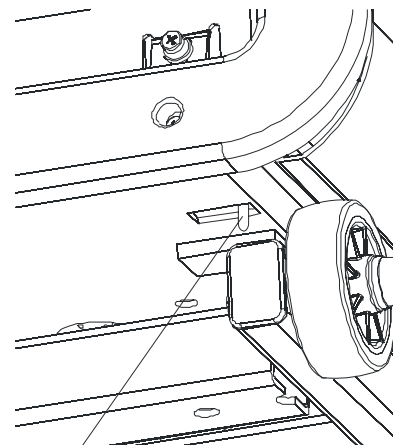

Motor Cover, Front End Cap, and Leg Levelers

Lift Frame and Lift Motor

Motor Controller Kit
Domestic
AK59-00112-0000
International
AK59-00113-0000

Home Switch
3204701
 Retaining Clip
6872701

T5-5 TREADMILL Block Diagram - High Voltage