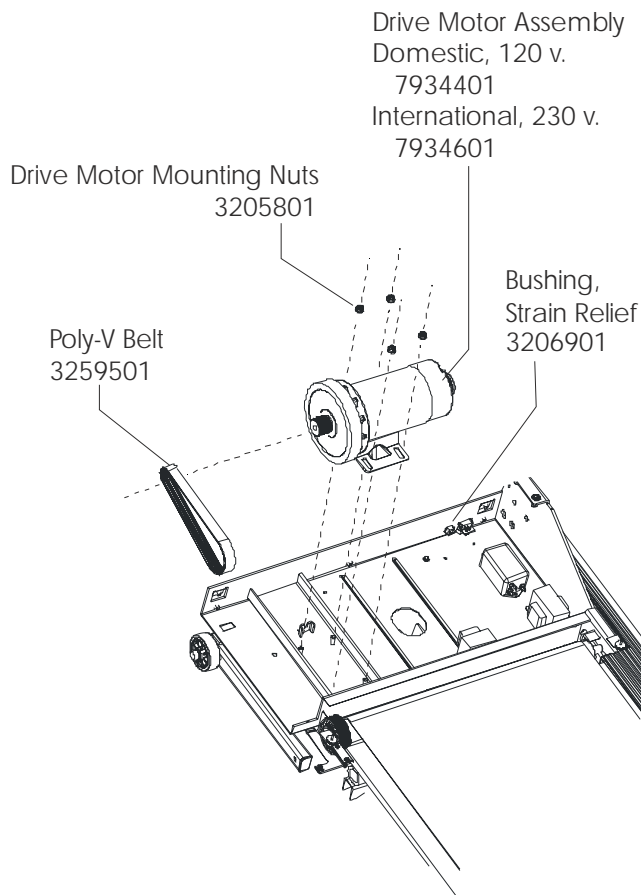

Motor Cover, Front End Cap, and Leg Levelers

Lift Frame and Lift Motor

Motor Controller Kit
Domestic
AK59-00112-0000
International
AK59-00113-0000

Home Switch
3204701
 Retaining Clip
6872701

T5-5 TREADMILL Block Diagram - High Voltage

T55-0XXX-01

T55-0101-01	T55-0102-01	T55-0104-01	T55-0201-01
T5-5.ENG/MET. 230/50.CONT	T5-5.ENG/MET. 230/50.UK	T5-5.ENG/MET. 240.AUST	T5-5.ENG/MET. 230/50.CONT
7420801	7420901	7420801	7420801
LINE CORD, UK	7420901		
LINE CORD, AUSTRALIA	7802901		