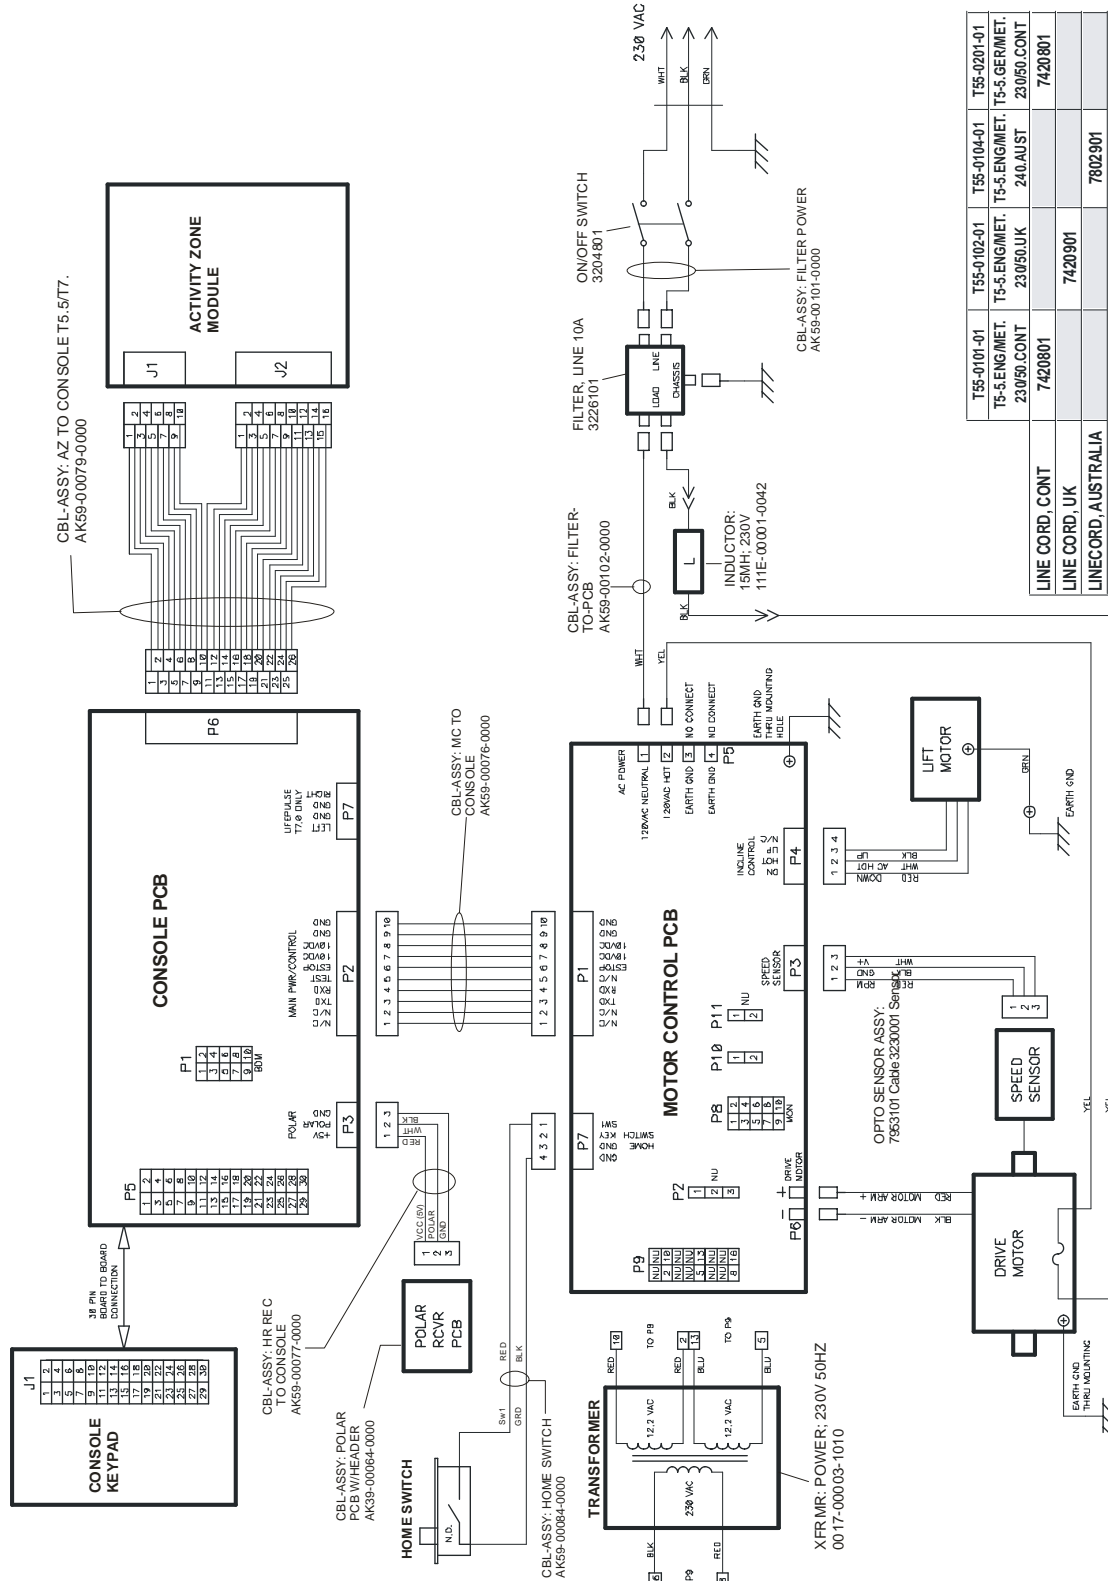

Front Roller Assembly 13

Block Diagram - Domestic 14

Block Diagram - International 15

Description	Part No.
Hardware Bag	AK59-00090-0000
Document Kit - Eng	AK59-00111-0000
Document Kit - Ger	AK59-000111-0002
Transmitter, Polar HR	8254701
Strap, Heart Rate LF	6844301
M6 Hex Long Arm Wrench	3255701

Language	Part Nos.	
	Console Assembly	Overlay/Bezel Assembly
ENG/ENG	AK59-00072-0100	AK59-00116-0000
GER/MET	AK59-00072-0102	AK59-00117-0000

T5-5 TREADMILL
Uprights, Handrails, and Cup Holders

T55-0XXX-01

Motor Cover, Front End Cap, and Leg Levelers

Lift Frame and Lift Motor

Motor Controller Kit
Domestic
AK59-00112-0000
International
AK59-00113-0000

Home Switch
3204701
 Retaining Clip
6872701

T5-5 TREADMILL Block Diagram - High Voltage

T55-0XXX-01

T55-0101-01	T55-0102-01	T55-0104-01	T55-0201-01
T5-5.ENG/MET. 230/50.CONT	T5-5.ENG/MET. 230/50.UK	T5-5.ENG/MET. 240.AUST	T5-5.ENG/MET. 230/50.CONT
7420801	7420901	7420801	7420801
LINE CORD, UK	7420901		
LINE CORD, AUSTRALIA	7802901		