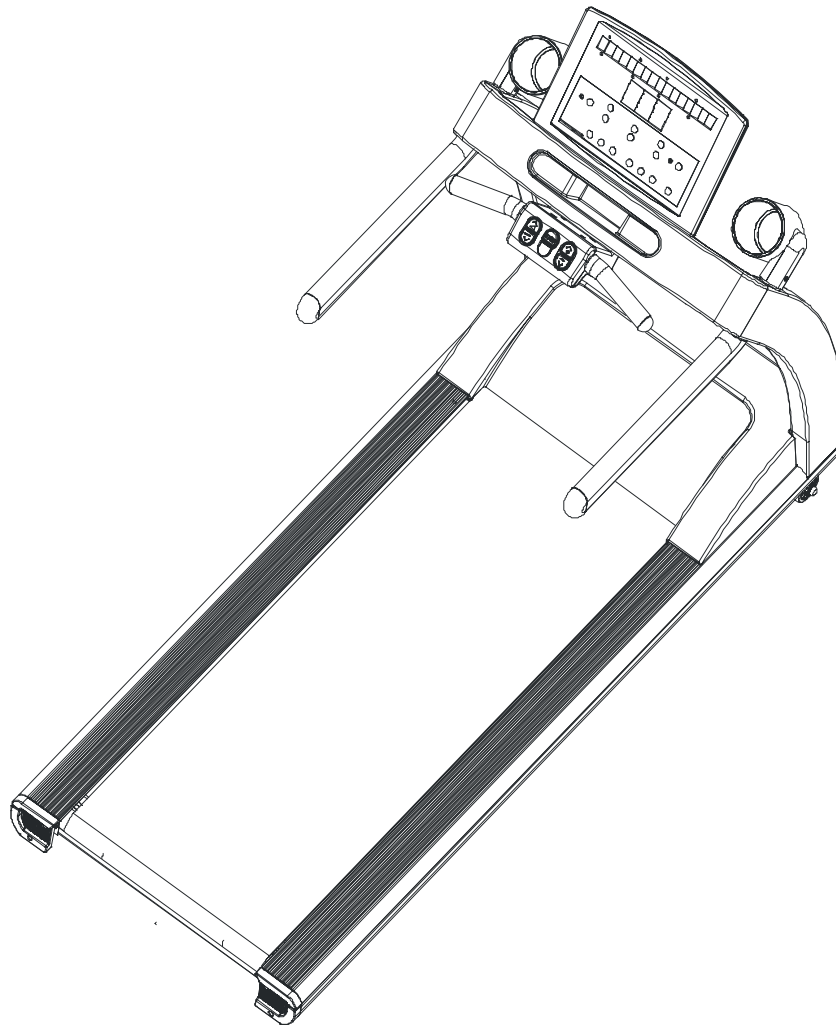

LifeFitness

T5-5 Treadmill

Customer Support Services PARTS MANUAL

19 Nov 2009

Contents

Miscellaneous 3

Extrusions and Rear Endcaps 4

Console and Related Components 5

Belt, Deck, and Rear Roller 6

Uprights, Handrails, and Cupholders 7

Ergo Bar 8

Motor Cover, Front End Cap, and Leg Levelers 9

Lift Frame and Lift Motor 10

Motor Controller Assembly 11

Drive Motor Assembly 12

Front Roller Assembly 13

Block Diagram - Domestic 14

Block Diagram - International 15

Description	Part No.
Hardware Bag	AK59-00090-0000
Document Kit - Eng	AK59-00111-0000
Document Kit - Ger	AK59-000111-0002
Transmitter, Polar HR	8254701
Strap, Heart Rate LF	6844301
M6 Hex Long Arm Wrench	3255701