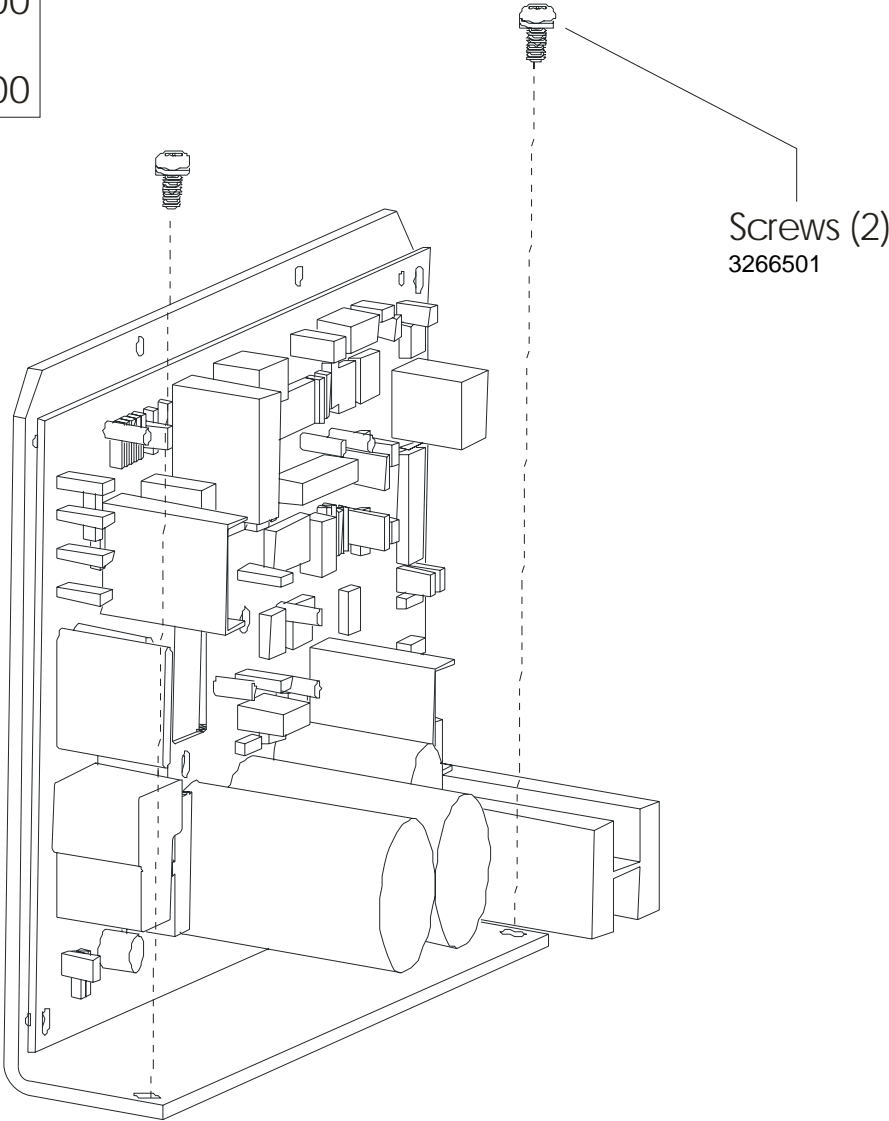

Language	Part Nos.	
	Console Assembly	Overlay/Bezel Assembly
ENG/ENG	AK59-00072-0100	AK59-00116-0000
GER/MET	AK59-00072-0102	AK59-00117-0000

T5-5 TREADMILL
Uprights, Handrails, and Cup Holders

T55-0XXX-01

Motor Cover, Front End Cap, and Leg Levelers

Lift Frame and Lift Motor

Motor Controller Kit
Domestic
AK59-00112-0000
International
AK59-00113-0000

Home Switch
3204701
 Retaining Clip
6872701

T5-5 TREADMILL Block Diagram - High Voltage

T55-0XXX-01

T55-0101-01	T55-0102-01	T55-0104-01	T55-0201-01
T5-5.ENG/MET. 230/50.CONT	T5-5.ENG/MET. 230/50.UK	T5-5.ENG/MET. 240.AUST	T5-5.ENG/MET. 230/50.CONT
7420801	7420901	7420801	7420801
LINE CORD, UK	7420901		
LINE CORD, AUSTRALIA	7802901		