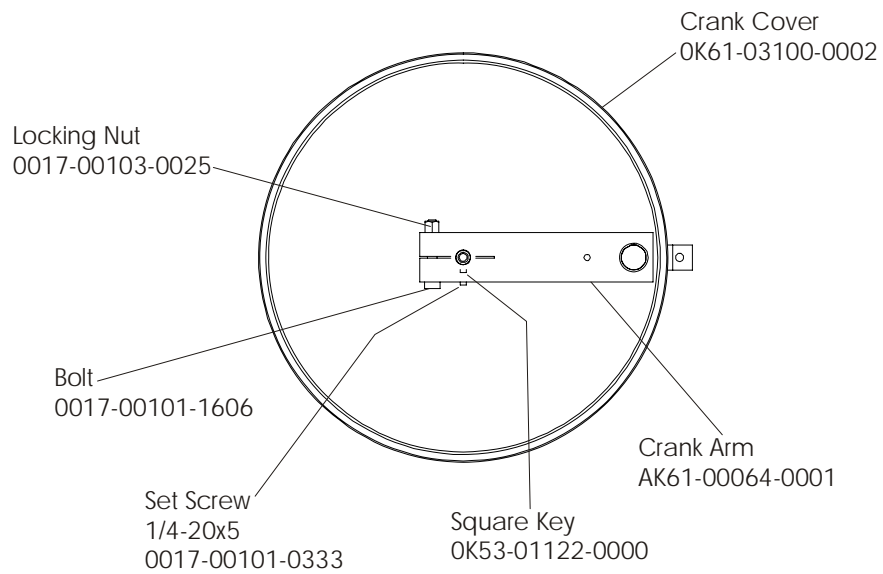

Description	Part No.
OPERATION MANUAL	M051-00K61-A111
SERVICE MANUAL	M051-00K61-A114
ARCTIC SILVER TOUCH UP PAINT: SPRAY CAN .5 OZ BOTTLE W/APPLICATOR .33 OZ PEN	0017-00008-0204 0017-00008-0205 0017-00008-0206
ACCESS PANEL ASSEMBLY CONTENTS: AK32-00020-0002 AK32-00078-0001 OK61-01373-0000 0017-00021-2846 OK32-01063-0000	AK61-00190-0000 120" COAX CABLE 120" POWER EXTENSION CABLE ACCESS BRACKET F-TYPE PANEL CONNECTOR VOLTAGE DECAL
STEALTH GRAY TOUCH UP PAINT (FOR ROCKER ARMS): SPRAY CAN .5 OZ BOTTLE W/APPLICATOR	0017-00008-0199 0017-00008-0198
HARDWARE BAG	AK61-00181-0000

Cross-trainer model 91X-0XXX-02 has both telemetry and Lifepulse sensors for heart rate. It is also C-SAFE ready and pre-wired for add-on TV.

Console Assembly	Overlay/Bezel/ Switch Assembly
AK61-00206-0001 Eng/Eng	AK61-00207-0001
AK61-00206-0002 Eng/Met	AK61-00207-0001
AK61-00206-0004 Spn/Met	AK61-00207-0004
AK61-00206-0007 Frn/Met	AK61-00207-0007
AK61-00206-0010 Por/Met	AK61-00207-0010