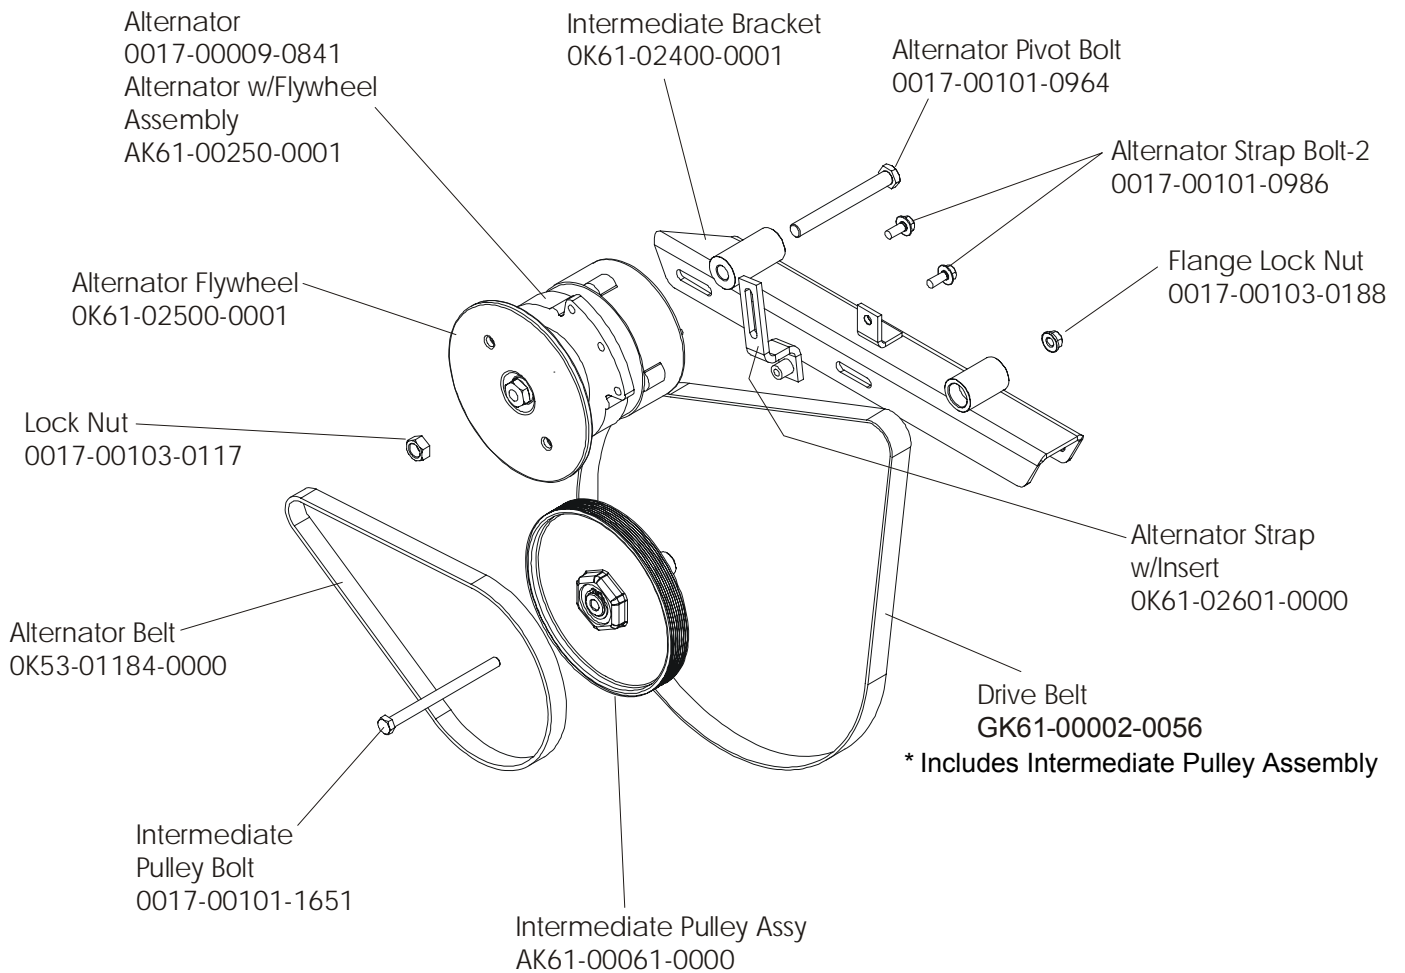

LifeFitness

91Xi CROSS-TRAINER (91X-0XXX-02)

Customer Support Services
PARTS MANUAL rev February 2014

Miscellaneous	3
Drive Belts and Alternator	4
Console Support Assembly	5
Console Assembly	6
Roller Assembly.....	7
Crankshaft Assembly.....	8
Drive Linkage Assembly	9
Anti-lift Bracket and Outer Pedal Covers	10
Frame Assembly	11
Clevis and Front Frame Covers	12
Pedal Lever Assembly	13
Rocker Arm Covers	14
Rocker Arm Assembly.....	15
Rear Drive Shrouds w/Decals.....	16
Upper Arm/Heart Rate Assembly	17
Cables.....	18

Description	Part No.
OPERATION MANUAL	M051-00K61-A111
SERVICE MANUAL	M051-00K61-A114
ARCTIC SILVER TOUCH UP PAINT: SPRAY CAN .5 OZ BOTTLE W/APPLICATOR .33 OZ PEN	0017-00008-0204 0017-00008-0205 0017-00008-0206
ACCESS PANEL ASSEMBLY CONTENTS: AK32-00020-0002 AK32-00078-0001 OK61-01373-0000 0017-00021-2846 OK32-01063-0000	AK61-00190-0000 120" COAX CABLE 120" POWER EXTENSION CABLE ACCESS BRACKET F-TYPE PANEL CONNECTOR VOLTAGE DECAL
STEALTH GRAY TOUCH UP PAINT (FOR ROCKER ARMS): SPRAY CAN .5 OZ BOTTLE W/APPLICATOR	0017-00008-0199 0017-00008-0198
HARDWARE BAG	AK61-00181-0000

Cross-trainer model 91X-0XXX-02 has both telemetry and Lifepulse sensors for heart rate. It is also C-SAFE ready and pre-wired for add-on TV.

Console Assembly	Overlay/Bezel/ Switch Assembly
AK61-00206-0001 Eng/Eng	AK61-00207-0001
AK61-00206-0002 Eng/Met	AK61-00207-0001
AK61-00206-0004 Spn/Met	AK61-00207-0004
AK61-00206-0007 Frn/Met	AK61-00207-0007
AK61-00206-0010 Por/Met	AK61-00207-0010

Left Pedal Assembly AK61-00172-0002
Right Pedal Assembly AK61-00172-0001