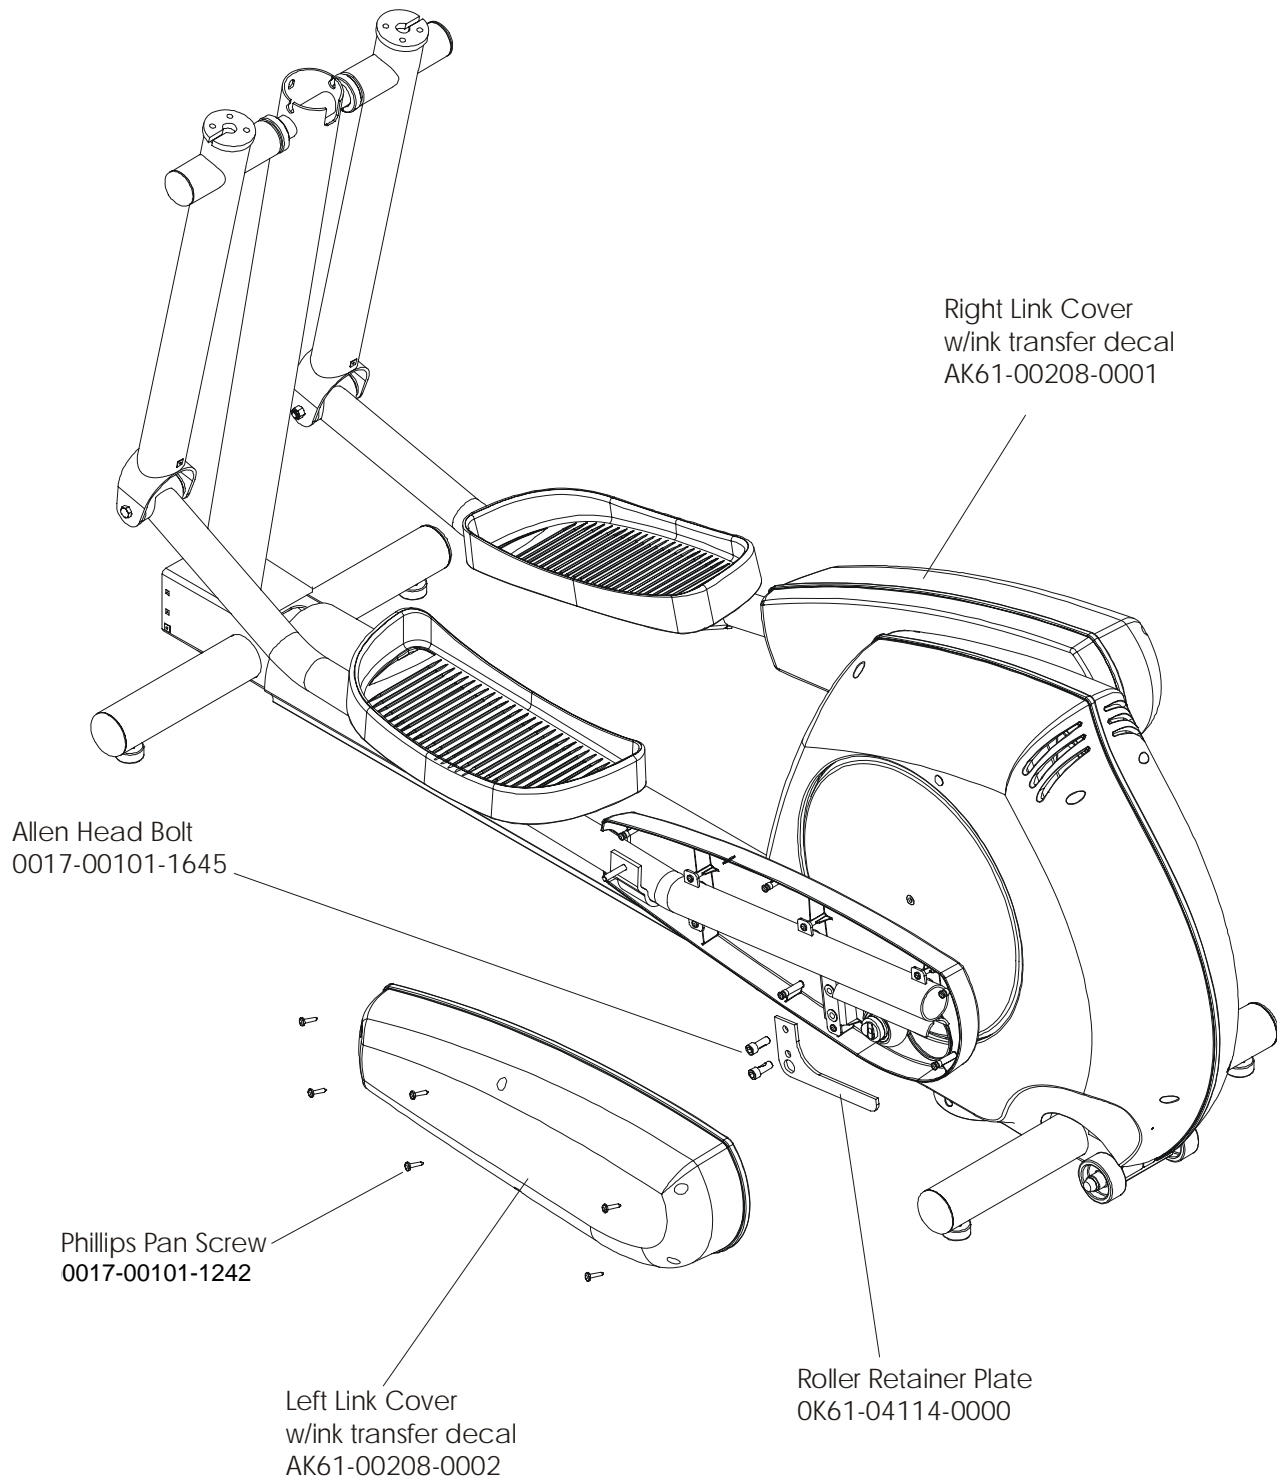

LifeFitness

91Xi CROSS-TRAINER (91X-0XXX-02)

Customer Support Services
PARTS MANUAL rev February 2014

Miscellaneous	3
Drive Belts and Alternator	4
Console Support Assembly	5
Console Assembly	6
Roller Assembly.....	7
Crankshaft Assembly.....	8
Drive Linkage Assembly	9
Anti-lift Bracket and Outer Pedal Covers	10
Frame Assembly	11
Clevis and Front Frame Covers	12
Pedal Lever Assembly	13
Rocker Arm Covers	14
Rocker Arm Assembly.....	15
Rear Drive Shrouds w/Decals.....	16
Upper Arm/Heart Rate Assembly	17
Cables.....	18

Description	Part No.
OPERATION MANUAL	M051-00K61-A111
SERVICE MANUAL	M051-00K61-A114
ARCTIC SILVER TOUCH UP PAINT: SPRAY CAN .5 OZ BOTTLE W/APPLICATOR .33 OZ PEN	0017-00008-0204 0017-00008-0205 0017-00008-0206
ACCESS PANEL ASSEMBLY CONTENTS: AK32-00020-0002 AK32-00078-0001 OK61-01373-0000 0017-00021-2846 OK32-01063-0000	AK61-00190-0000 120" COAX CABLE 120" POWER EXTENSION CABLE ACCESS BRACKET F-TYPE PANEL CONNECTOR VOLTAGE DECAL
STEALTH GRAY TOUCH UP PAINT (FOR ROCKER ARMS): SPRAY CAN .5 OZ BOTTLE W/APPLICATOR	0017-00008-0199 0017-00008-0198
HARDWARE BAG	AK61-00181-0000

Cross-trainer model 91X-0XXX-02 has both telemetry and Lifepulse sensors for heart rate. It is also C-SAFE ready and pre-wired for add-on TV.

Console Assembly	Overlay/Bezel/ Switch Assembly
AK61-00206-0001 Eng/Eng	AK61-00207-0001
AK61-00206-0002 Eng/Met	AK61-00207-0001
AK61-00206-0004 Spn/Met	AK61-00207-0004
AK61-00206-0007 Frn/Met	AK61-00207-0007
AK61-00206-0010 Por/Met	AK61-00207-0010

Left Pedal Assembly AK61-00172-0002
Right Pedal Assembly AK61-00172-0001