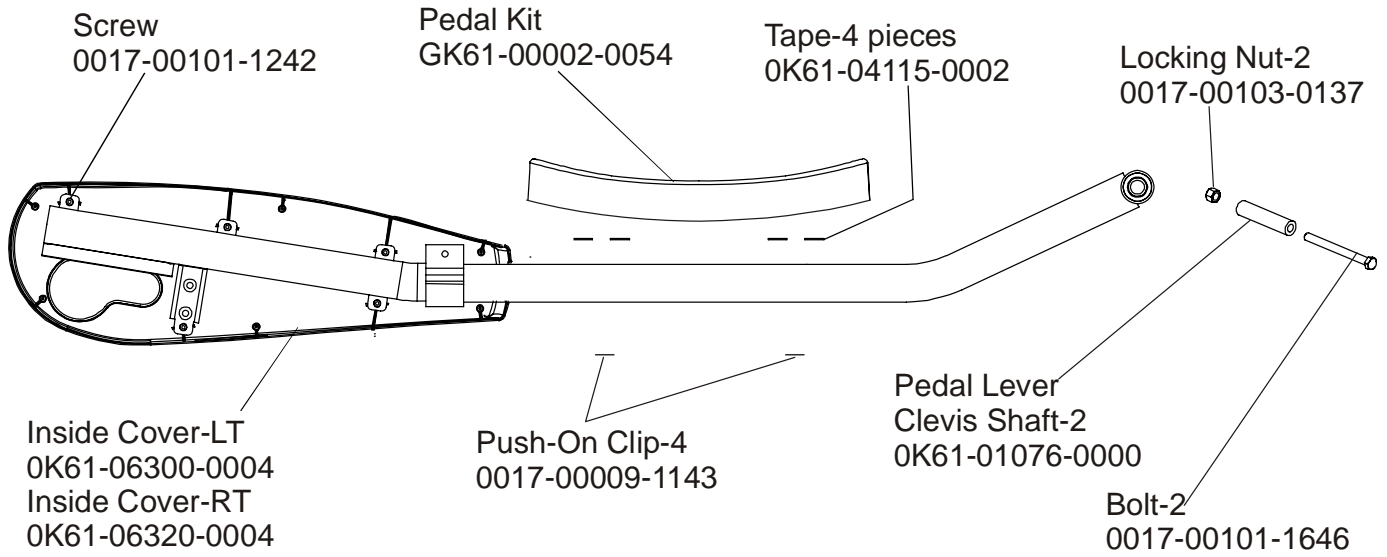

LifeFitness

91Xi CROSS-TRAINER (91X-0XXX-02)

Customer Support Services
PARTS MANUAL rev February 2014

Miscellaneous	3
Drive Belts and Alternator	4
Console Support Assembly	5
Console Assembly	6
Roller Assembly.....	7
Crankshaft Assembly.....	8
Drive Linkage Assembly	9
Anti-lift Bracket and Outer Pedal Covers	10
Frame Assembly	11
Clevis and Front Frame Covers	12
Pedal Lever Assembly	13
Rocker Arm Covers	14
Rocker Arm Assembly.....	15
Rear Drive Shrouds w/Decals.....	16
Upper Arm/Heart Rate Assembly	17
Cables.....	18

Description	Part No.
OPERATION MANUAL	M051-00K61-A111
SERVICE MANUAL	M051-00K61-A114
ARCTIC SILVER TOUCH UP PAINT: SPRAY CAN .5 OZ BOTTLE W/APPLICATOR .33 OZ PEN	0017-00008-0204 0017-00008-0205 0017-00008-0206
ACCESS PANEL ASSEMBLY CONTENTS: AK32-00020-0002 AK32-00078-0001 OK61-01373-0000 0017-00021-2846 OK32-01063-0000	AK61-00190-0000 120" COAX CABLE 120" POWER EXTENSION CABLE ACCESS BRACKET F-TYPE PANEL CONNECTOR VOLTAGE DECAL
STEALTH GRAY TOUCH UP PAINT (FOR ROCKER ARMS): SPRAY CAN .5 OZ BOTTLE W/APPLICATOR	0017-00008-0199 0017-00008-0198
HARDWARE BAG	AK61-00181-0000

Cross-trainer model 91X-0XXX-02 has both telemetry and Lifepulse sensors for heart rate. It is also C-SAFE ready and pre-wired for add-on TV.

Console Assembly	Overlay/Bezel/ Switch Assembly
AK61-00206-0001 Eng/Eng	AK61-00207-0001
AK61-00206-0002 Eng/Met	AK61-00207-0001
AK61-00206-0004 Spn/Met	AK61-00207-0004
AK61-00206-0007 Frn/Met	AK61-00207-0007
AK61-00206-0010 Por/Met	AK61-00207-0010