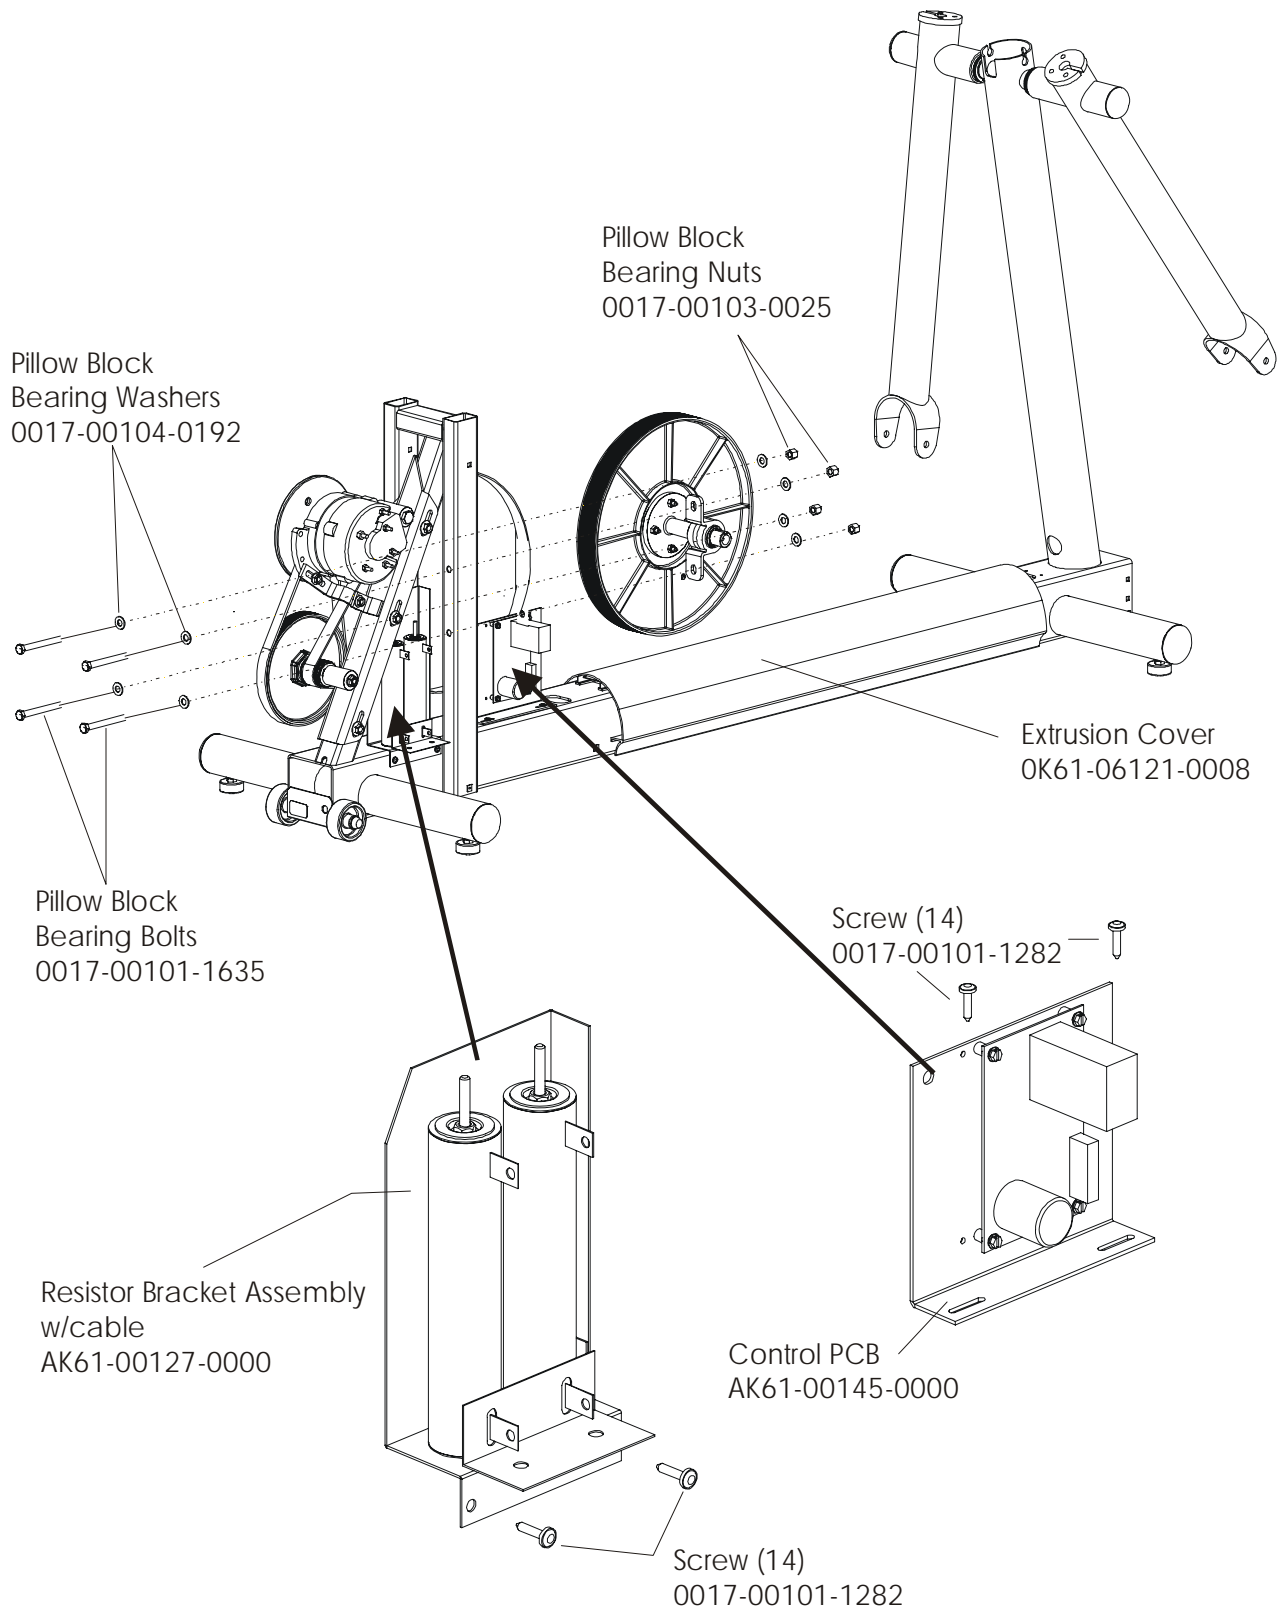

Description	Part No.
OPERATION MANUAL	M051-00K61-A111
SERVICE MANUAL	M051-00K61-A114
ARCTIC SILVER TOUCH UP PAINT: SPRAY CAN .5 OZ BOTTLE W/APPLICATOR .33 OZ PEN	0017-00008-0204 0017-00008-0205 0017-00008-0206
ACCESS PANEL ASSEMBLY CONTENTS: AK32-00020-0002 AK32-00078-0001 OK61-01373-0000 0017-00021-2846 OK32-01063-0000	AK61-00190-0000 120" COAX CABLE 120" POWER EXTENSION CABLE ACCESS BRACKET F-TYPE PANEL CONNECTOR VOLTAGE DECAL
STEALTH GRAY TOUCH UP PAINT (FOR ROCKER ARMS): SPRAY CAN .5 OZ BOTTLE W/APPLICATOR	0017-00008-0199 0017-00008-0198
HARDWARE BAG	AK61-00181-0000

Cross-trainer model 91X-0XXX-02 has both telemetry and Lifepulse sensors for heart rate. It is also C-SAFE ready and pre-wired for add-on TV.

Console Assembly	Overlay/Bezel/ Switch Assembly
AK61-00206-0001 Eng/Eng	AK61-00207-0001
AK61-00206-0002 Eng/Met	AK61-00207-0001
AK61-00206-0004 Spn/Met	AK61-00207-0004
AK61-00206-0007 Frn/Met	AK61-00207-0007
AK61-00206-0010 Por/Met	AK61-00207-0010

Left Pedal Assembly AK61-00172-0002
Right Pedal Assembly AK61-00172-0001