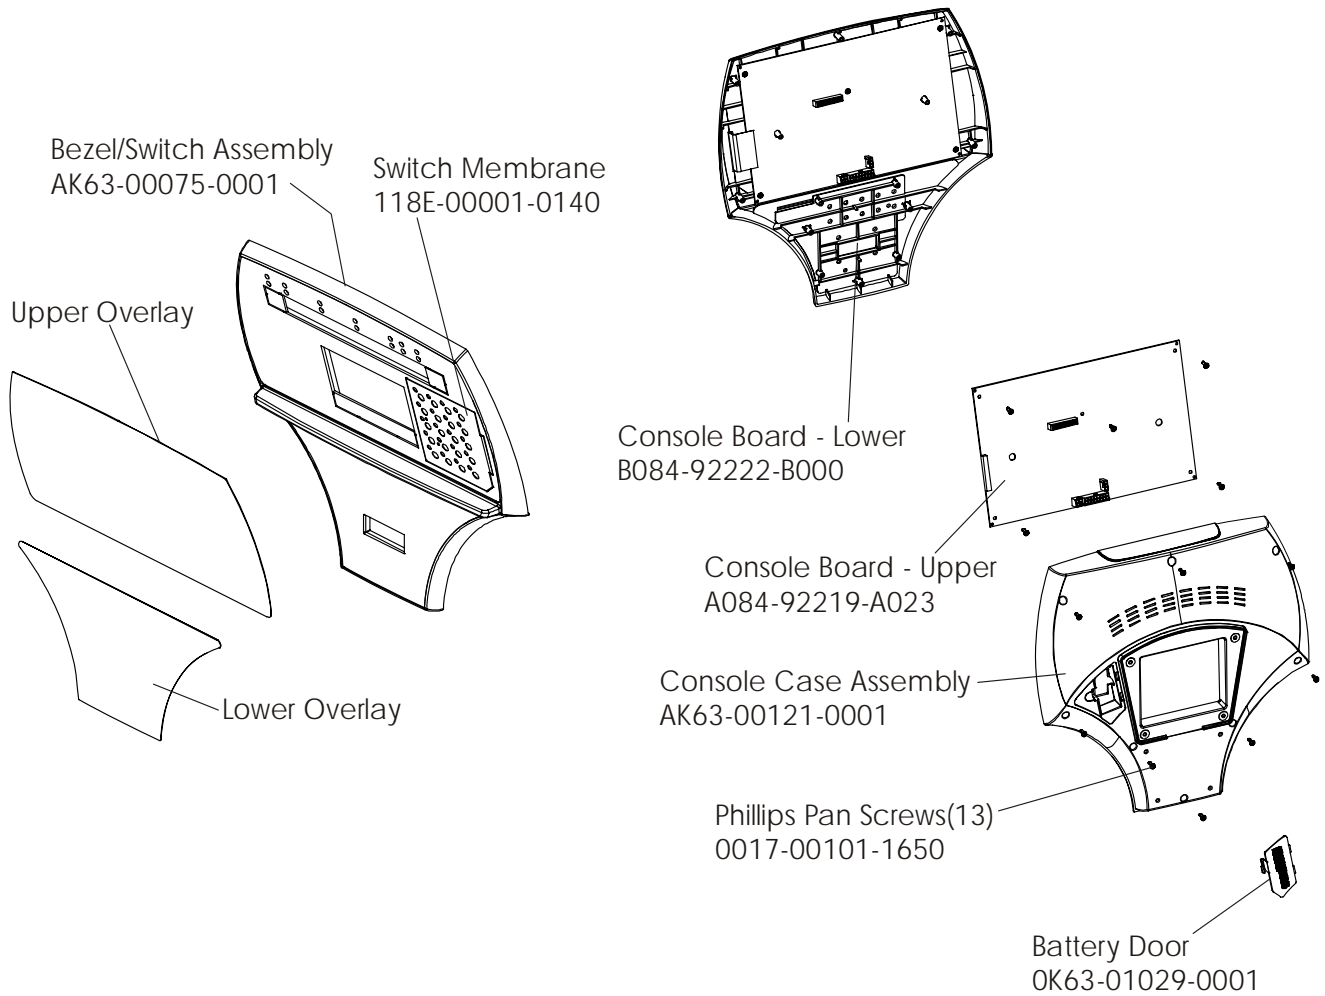

LifeFitness

91Xi CROSS-TRAINER (91X-0XXX-02)

Customer Support Services
PARTS MANUAL rev February 2014

Miscellaneous	3
Drive Belts and Alternator	4
Console Support Assembly	5
Console Assembly	6
Roller Assembly.....	7
Crankshaft Assembly.....	8
Drive Linkage Assembly	9
Anti-lift Bracket and Outer Pedal Covers	10
Frame Assembly	11
Clevis and Front Frame Covers	12
Pedal Lever Assembly	13
Rocker Arm Covers	14
Rocker Arm Assembly.....	15
Rear Drive Shrouds w/Decals.....	16
Upper Arm/Heart Rate Assembly	17
Cables.....	18

Description	Part No.
OPERATION MANUAL	M051-00K61-A111
SERVICE MANUAL	M051-00K61-A114
ARCTIC SILVER TOUCH UP PAINT: SPRAY CAN .5 OZ BOTTLE W/APPLICATOR .33 OZ PEN	0017-00008-0204 0017-00008-0205 0017-00008-0206
ACCESS PANEL ASSEMBLY CONTENTS: AK32-00020-0002 AK32-00078-0001 OK61-01373-0000 0017-00021-2846 OK32-01063-0000	AK61-00190-0000 120" COAX CABLE 120" POWER EXTENSION CABLE ACCESS BRACKET F-TYPE PANEL CONNECTOR VOLTAGE DECAL
STEALTH GRAY TOUCH UP PAINT (FOR ROCKER ARMS): SPRAY CAN .5 OZ BOTTLE W/APPLICATOR	0017-00008-0199 0017-00008-0198
HARDWARE BAG	AK61-00181-0000

Cross-trainer model 91X-0XXX-02 has both telemetry and Lifepulse sensors for heart rate. It is also C-SAFE ready and pre-wired for add-on TV.

Console Assembly	Overlay/Bezel/ Switch Assembly
AK61-00206-0001 Eng/Eng	AK61-00207-0001
AK61-00206-0002 Eng/Met	AK61-00207-0001
AK61-00206-0004 Spn/Met	AK61-00207-0004
AK61-00206-0007 Frn/Met	AK61-00207-0007
AK61-00206-0010 Por/Met	AK61-00207-0010

Left Pedal Assembly AK61-00172-0002
Right Pedal Assembly AK61-00172-0001