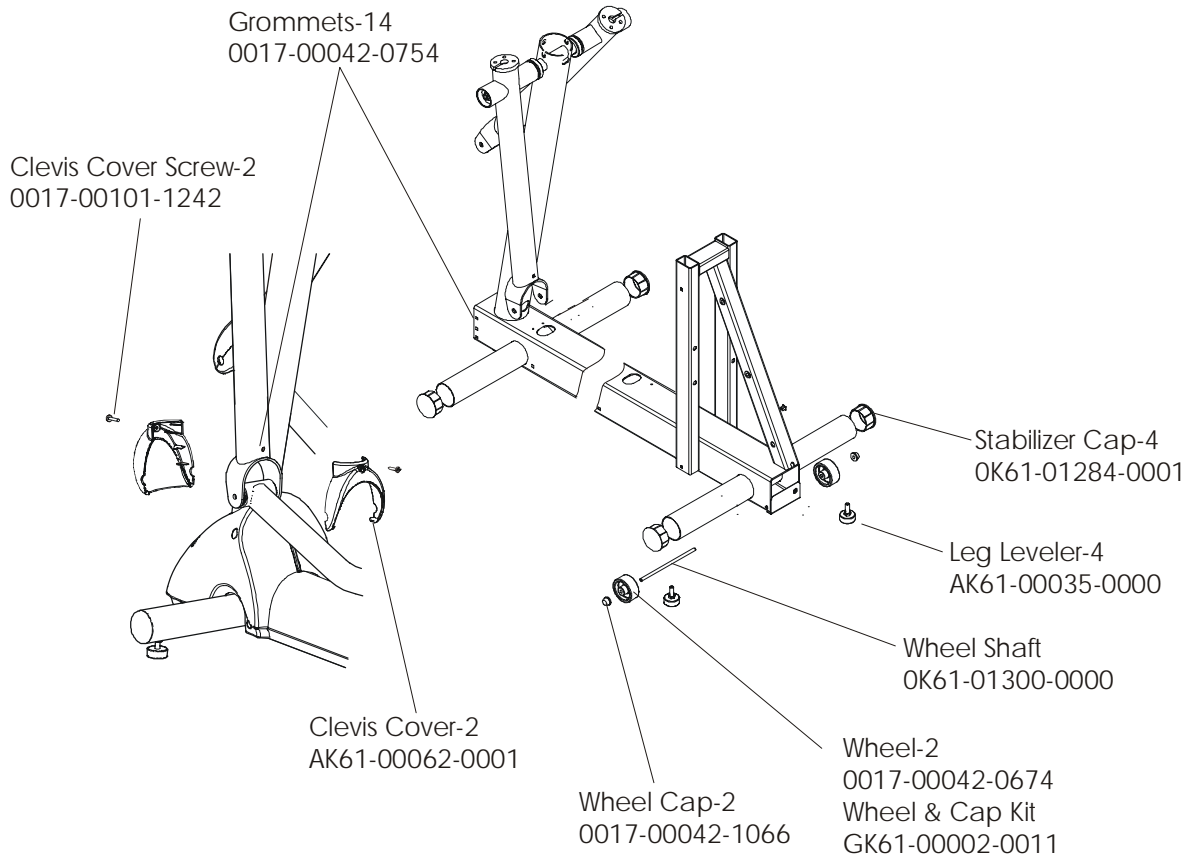

LifeFitness

91Xi CROSS-TRAINER (91X-0XXX-02)

Customer Support Services
PARTS MANUAL rev February 2014

Miscellaneous	3
Drive Belts and Alternator	4
Console Support Assembly	5
Console Assembly	6
Roller Assembly.....	7
Crankshaft Assembly.....	8
Drive Linkage Assembly	9
Anti-lift Bracket and Outer Pedal Covers	10
Frame Assembly	11
Clevis and Front Frame Covers	12
Pedal Lever Assembly	13
Rocker Arm Covers	14
Rocker Arm Assembly.....	15
Rear Drive Shrouds w/Decals.....	16
Upper Arm/Heart Rate Assembly	17
Cables.....	18

Description	Part No.
OPERATION MANUAL	M051-00K61-A111
SERVICE MANUAL	M051-00K61-A114
ARCTIC SILVER TOUCH UP PAINT: SPRAY CAN .5 OZ BOTTLE W/APPLICATOR .33 OZ PEN	0017-00008-0204 0017-00008-0205 0017-00008-0206
ACCESS PANEL ASSEMBLY CONTENTS: AK32-00020-0002 AK32-00078-0001 OK61-01373-0000 0017-00021-2846 OK32-01063-0000	AK61-00190-0000 120" COAX CABLE 120" POWER EXTENSION CABLE ACCESS BRACKET F-TYPE PANEL CONNECTOR VOLTAGE DECAL
STEALTH GRAY TOUCH UP PAINT (FOR ROCKER ARMS): SPRAY CAN .5 OZ BOTTLE W/APPLICATOR	0017-00008-0199 0017-00008-0198
HARDWARE BAG	AK61-00181-0000

Cross-trainer model 91X-0XXX-02 has both telemetry and Lifepulse sensors for heart rate. It is also C-SAFE ready and pre-wired for add-on TV.

Console Assembly	Overlay/Bezel/ Switch Assembly
AK61-00206-0001 Eng/Eng	AK61-00207-0001
AK61-00206-0002 Eng/Met	AK61-00207-0001
AK61-00206-0004 Spn/Met	AK61-00207-0004
AK61-00206-0007 Frn/Met	AK61-00207-0007
AK61-00206-0010 Por/Met	AK61-00207-0010

Left Pedal Assembly AK61-00172-0002
Right Pedal Assembly AK61-00172-0001