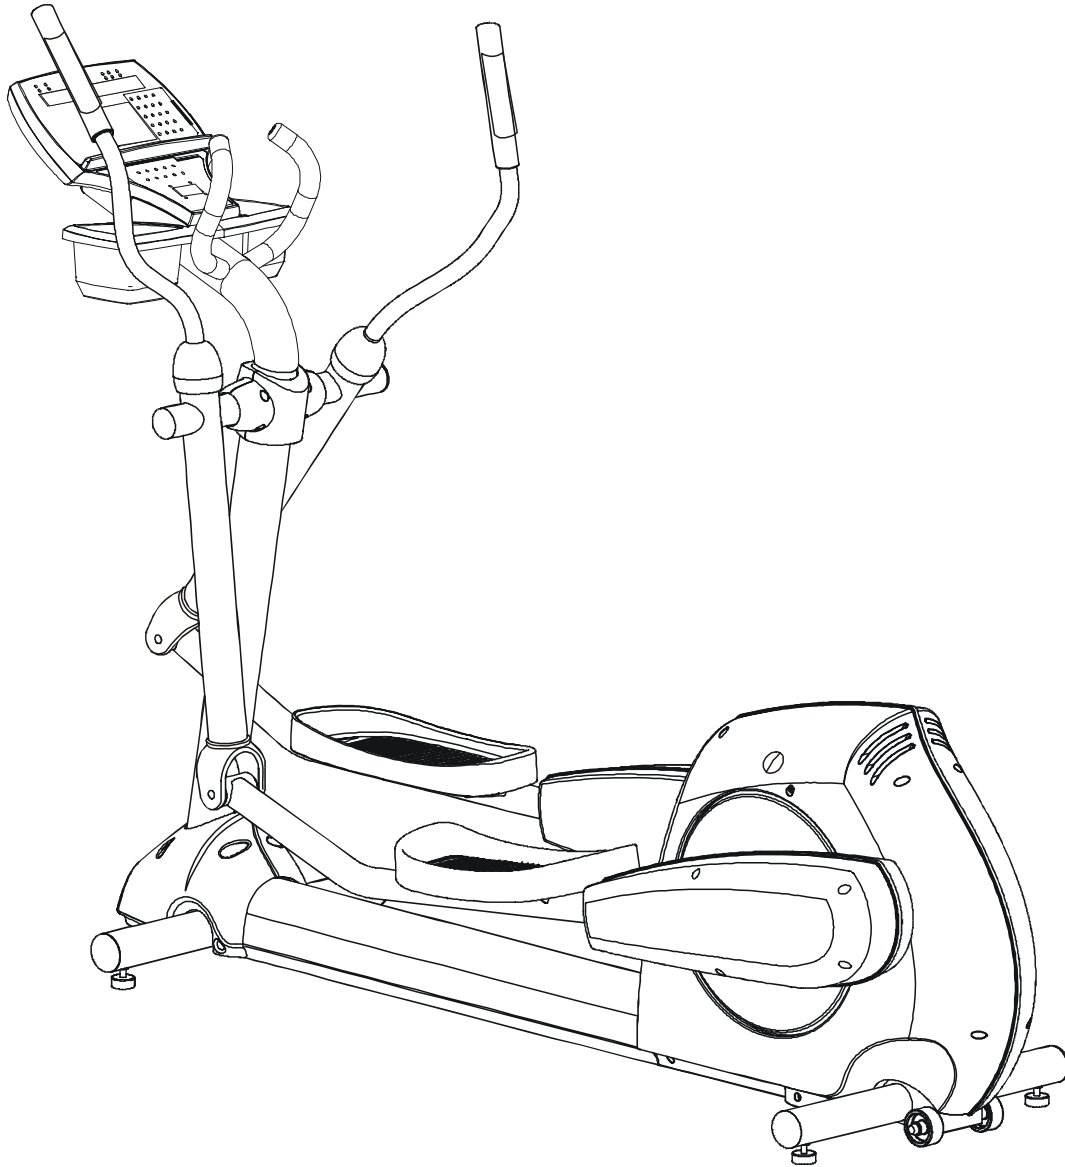

LifeFitness

91Xi CROSS-TRAINER (91X-0XXX-02)

Customer Support Services
PARTS MANUAL rev February 2014

Miscellaneous	3
Drive Belts and Alternator	4
Console Support Assembly	5
Console Assembly	6
Roller Assembly.....	7
Crankshaft Assembly.....	8
Drive Linkage Assembly	9
Anti-lift Bracket and Outer Pedal Covers	10
Frame Assembly	11
Clevis and Front Frame Covers	12
Pedal Lever Assembly	13
Rocker Arm Covers	14
Rocker Arm Assembly.....	15
Rear Drive Shrouds w/Decals.....	16
Upper Arm/Heart Rate Assembly	17
Cables.....	18

Description	Part No.
OPERATION MANUAL	M051-00K61-A111
SERVICE MANUAL	M051-00K61-A114
ARCTIC SILVER TOUCH UP PAINT: SPRAY CAN .5 OZ BOTTLE W/APPLICATOR .33 OZ PEN	0017-00008-0204 0017-00008-0205 0017-00008-0206
ACCESS PANEL ASSEMBLY CONTENTS: AK32-00020-0002 AK32-00078-0001 OK61-01373-0000 0017-00021-2846 OK32-01063-0000	AK61-00190-0000 120" COAX CABLE 120" POWER EXTENSION CABLE ACCESS BRACKET F-TYPE PANEL CONNECTOR VOLTAGE DECAL
STEALTH GRAY TOUCH UP PAINT (FOR ROCKER ARMS): SPRAY CAN .5 OZ BOTTLE W/APPLICATOR	0017-00008-0199 0017-00008-0198
HARDWARE BAG	AK61-00181-0000

Cross-trainer model 91X-0XXX-02 has both telemetry and Lifepulse sensors for heart rate. It is also C-SAFE ready and pre-wired for add-on TV.

Console Assembly	Overlay/Bezel/ Switch Assembly
AK61-00206-0001 Eng/Eng	AK61-00207-0001
AK61-00206-0002 Eng/Met	AK61-00207-0001
AK61-00206-0004 Spn/Met	AK61-00207-0004
AK61-00206-0007 Frn/Met	AK61-00207-0007
AK61-00206-0010 Por/Met	AK61-00207-0010

Left Pedal Assembly AK61-00172-0002
Right Pedal Assembly AK61-00172-0001