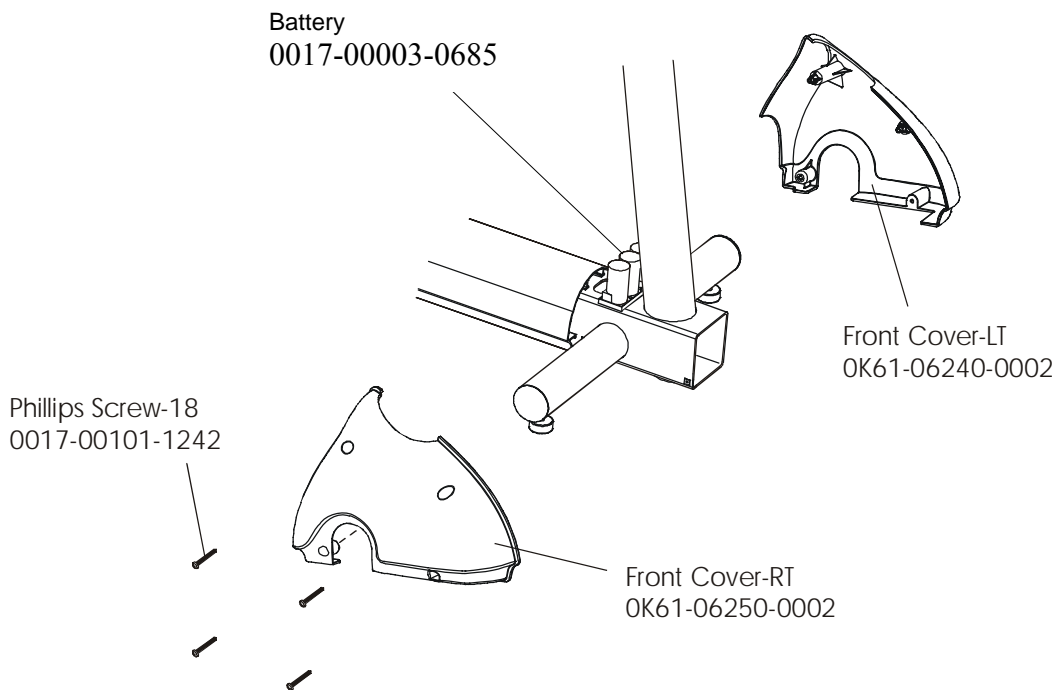

Description	Part No.
OPERATION MANUAL	M051-00K61-A111
SERVICE MANUAL	M051-00K61-A114
ARCTIC SILVER TOUCH UP PAINT: SPRAY CAN .5 OZ BOTTLE W/APPLICATOR .33 OZ PEN	0017-00008-0204 0017-00008-0205 0017-00008-0206
ACCESS PANEL ASSEMBLY CONTENTS: AK32-00020-0002 AK32-00078-0001 OK61-01373-0000 0017-00021-2846 OK32-01063-0000	AK61-00190-0000 120" COAX CABLE 120" POWER EXTENSION CABLE ACCESS BRACKET F-TYPE PANEL CONNECTOR VOLTAGE DECAL
STEALTH GRAY TOUCH UP PAINT (FOR ROCKER ARMS): SPRAY CAN .5 OZ BOTTLE W/APPLICATOR	0017-00008-0199 0017-00008-0198
HARDWARE BAG	AK61-00181-0000

Cross-trainer model 91X-0XXX-02 has both telemetry and Lifepulse sensors for heart rate. It is also C-SAFE ready and pre-wired for add-on TV.

Console Assembly	Overlay/Bezel/ Switch Assembly
AK61-00206-0001 Eng/Eng	AK61-00207-0001
AK61-00206-0002 Eng/Met	AK61-00207-0001
AK61-00206-0004 Spn/Met	AK61-00207-0004
AK61-00206-0007 Frn/Met	AK61-00207-0007
AK61-00206-0010 Por/Met	AK61-00207-0010