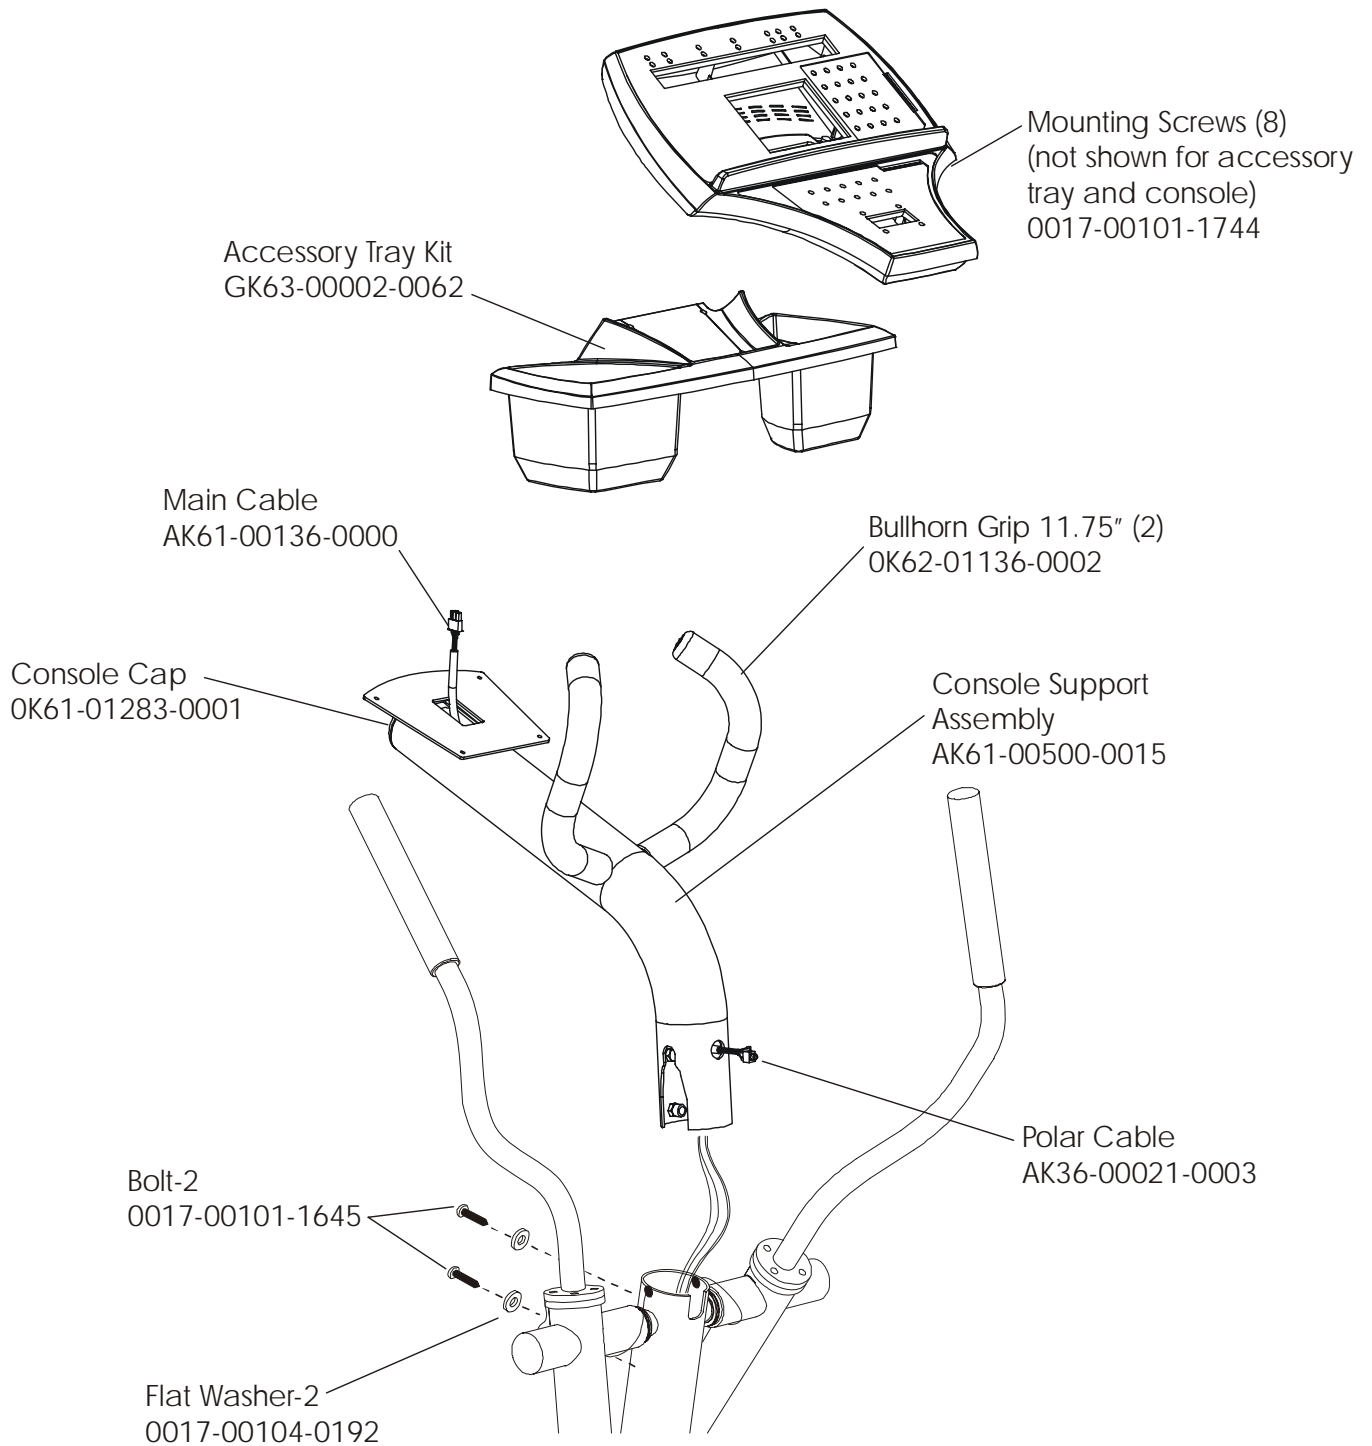

LifeFitness

91Xi CROSS-TRAINER (91X-0XXX-02)

Customer Support Services
PARTS MANUAL rev February 2014

Miscellaneous	3
Drive Belts and Alternator	4
Console Support Assembly	5
Console Assembly	6
Roller Assembly.....	7
Crankshaft Assembly.....	8
Drive Linkage Assembly	9
Anti-lift Bracket and Outer Pedal Covers	10
Frame Assembly	11
Clevis and Front Frame Covers	12
Pedal Lever Assembly	13
Rocker Arm Covers	14
Rocker Arm Assembly.....	15
Rear Drive Shrouds w/Decals.....	16
Upper Arm/Heart Rate Assembly	17
Cables.....	18

Description	Part No.
OPERATION MANUAL	M051-00K61-A111
SERVICE MANUAL	M051-00K61-A114
ARCTIC SILVER TOUCH UP PAINT: SPRAY CAN .5 OZ BOTTLE W/APPLICATOR .33 OZ PEN	0017-00008-0204 0017-00008-0205 0017-00008-0206
ACCESS PANEL ASSEMBLY CONTENTS: AK32-00020-0002 AK32-00078-0001 OK61-01373-0000 0017-00021-2846 OK32-01063-0000	AK61-00190-0000 120" COAX CABLE 120" POWER EXTENSION CABLE ACCESS BRACKET F-TYPE PANEL CONNECTOR VOLTAGE DECAL
STEALTH GRAY TOUCH UP PAINT (FOR ROCKER ARMS): SPRAY CAN .5 OZ BOTTLE W/APPLICATOR	0017-00008-0199 0017-00008-0198
HARDWARE BAG	AK61-00181-0000

Cross-trainer model 91X-0XXX-02 has both telemetry and Lifepulse sensors for heart rate. It is also C-SAFE ready and pre-wired for add-on TV.

Console Assembly	Overlay/Bezel/ Switch Assembly
AK61-00206-0001 Eng/Eng	AK61-00207-0001
AK61-00206-0002 Eng/Met	AK61-00207-0001
AK61-00206-0004 Spn/Met	AK61-00207-0004
AK61-00206-0007 Frn/Met	AK61-00207-0007
AK61-00206-0010 Por/Met	AK61-00207-0010

Left Pedal Assembly AK61-00172-0002
Right Pedal Assembly AK61-00172-0001