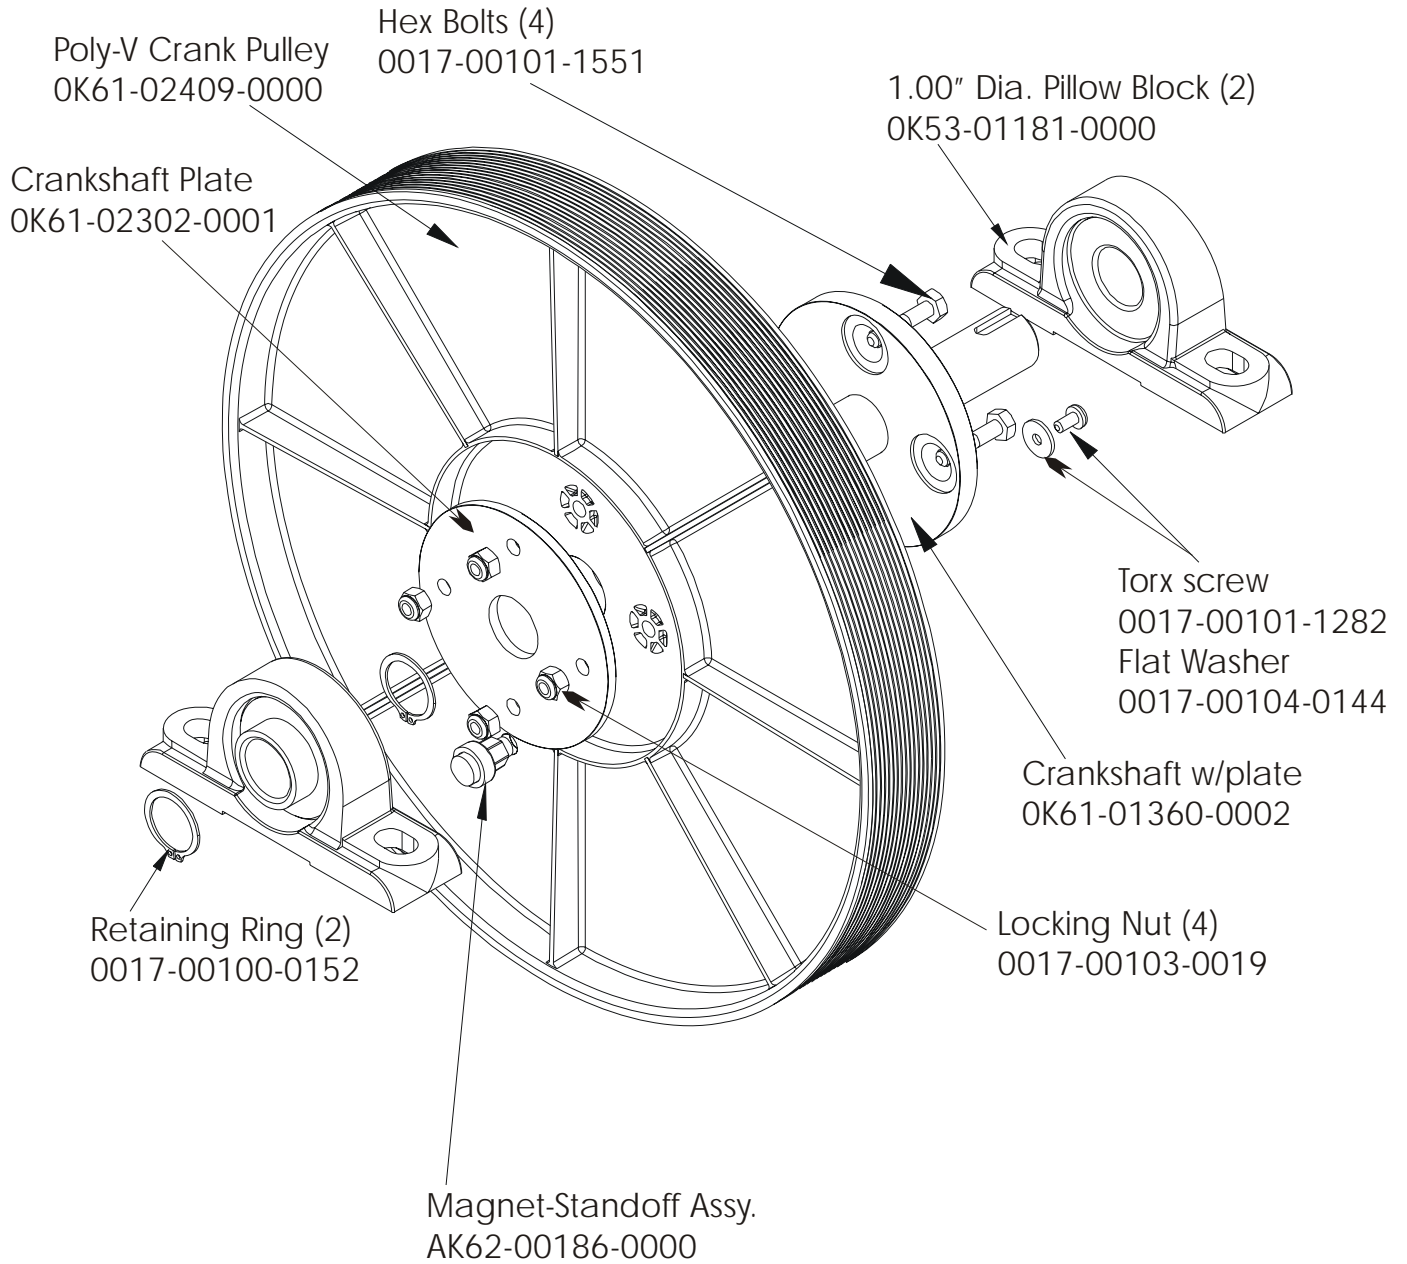

Description	Part No.
OPERATION MANUAL	M051-00K61-A111
SERVICE MANUAL	M051-00K61-A114
ARCTIC SILVER TOUCH UP PAINT: SPRAY CAN .5 OZ BOTTLE W/APPLICATOR .33 OZ PEN	0017-00008-0204 0017-00008-0205 0017-00008-0206
ACCESS PANEL ASSEMBLY CONTENTS: AK32-00020-0002 AK32-00078-0001 OK61-01373-0000 0017-00021-2846 OK32-01063-0000	AK61-00190-0000 120" COAX CABLE 120" POWER EXTENSION CABLE ACCESS BRACKET F-TYPE PANEL CONNECTOR VOLTAGE DECAL
STEALTH GRAY TOUCH UP PAINT (FOR ROCKER ARMS): SPRAY CAN .5 OZ BOTTLE W/APPLICATOR	0017-00008-0199 0017-00008-0198
HARDWARE BAG	AK61-00181-0000

Cross-trainer model 91X-0XXX-02 has both telemetry and Lifepulse sensors for heart rate. It is also C-SAFE ready and pre-wired for add-on TV.

Console Assembly	Overlay/Bezel/ Switch Assembly
AK61-00206-0001 Eng/Eng	AK61-00207-0001
AK61-00206-0002 Eng/Met	AK61-00207-0001
AK61-00206-0004 Spn/Met	AK61-00207-0004
AK61-00206-0007 Frn/Met	AK61-00207-0007
AK61-00206-0010 Por/Met	AK61-00207-0010

Left Pedal Assembly AK61-00172-0002
Right Pedal Assembly AK61-00172-0001