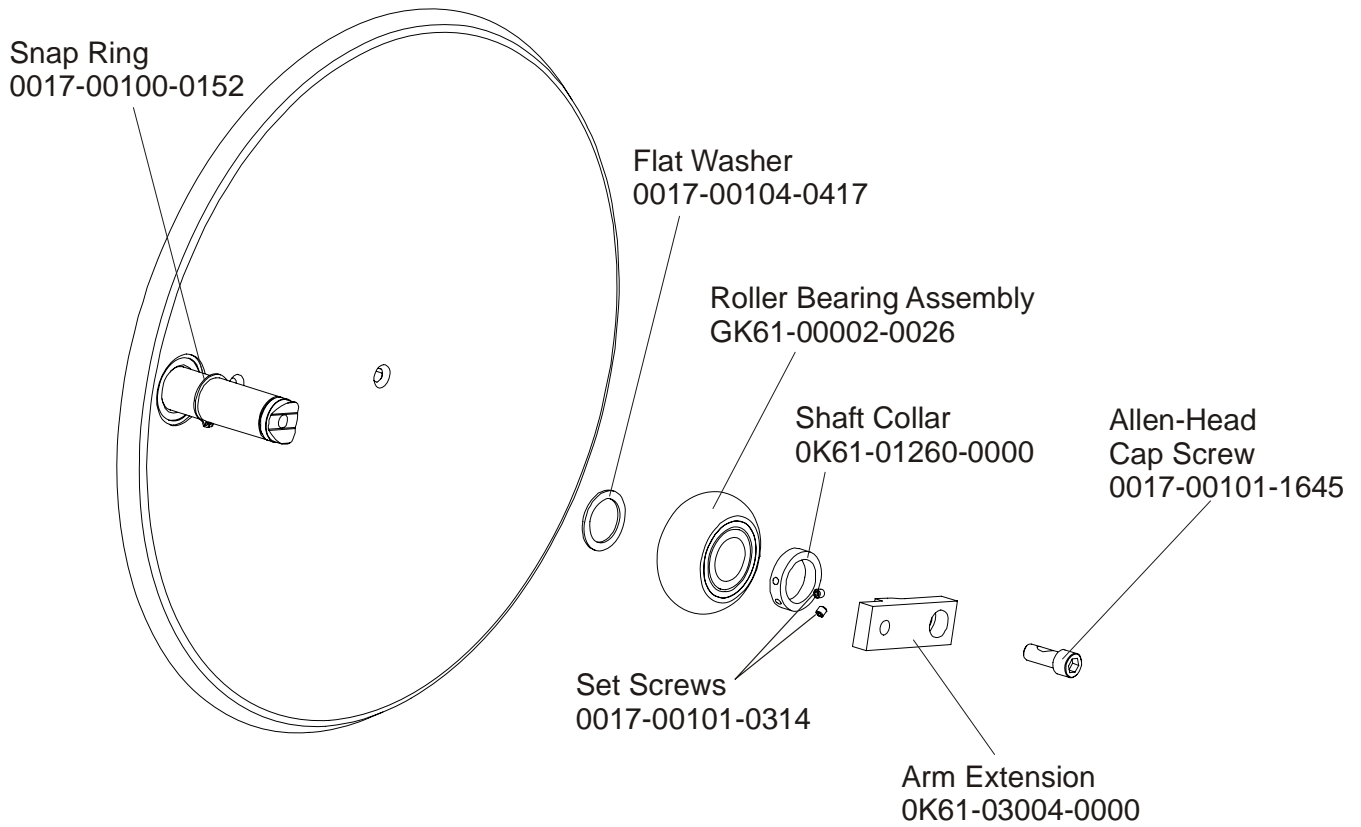

LifeFitness

91Xi CROSS-TRAINER (91X-0XXX-02)

Customer Support Services
PARTS MANUAL rev February 2014

Miscellaneous	3
Drive Belts and Alternator	4
Console Support Assembly	5
Console Assembly	6
Roller Assembly.....	7
Crankshaft Assembly.....	8
Drive Linkage Assembly	9
Anti-lift Bracket and Outer Pedal Covers	10
Frame Assembly	11
Clevis and Front Frame Covers	12
Pedal Lever Assembly	13
Rocker Arm Covers	14
Rocker Arm Assembly.....	15
Rear Drive Shrouds w/Decals.....	16
Upper Arm/Heart Rate Assembly	17
Cables.....	18

Description	Part No.
OPERATION MANUAL	M051-00K61-A111
SERVICE MANUAL	M051-00K61-A114
ARCTIC SILVER TOUCH UP PAINT: SPRAY CAN .5 OZ BOTTLE W/APPLICATOR .33 OZ PEN	0017-00008-0204 0017-00008-0205 0017-00008-0206
ACCESS PANEL ASSEMBLY CONTENTS: AK32-00020-0002 AK32-00078-0001 OK61-01373-0000 0017-00021-2846 OK32-01063-0000	AK61-00190-0000 120" COAX CABLE 120" POWER EXTENSION CABLE ACCESS BRACKET F-TYPE PANEL CONNECTOR VOLTAGE DECAL
STEALTH GRAY TOUCH UP PAINT (FOR ROCKER ARMS): SPRAY CAN .5 OZ BOTTLE W/APPLICATOR	0017-00008-0199 0017-00008-0198
HARDWARE BAG	AK61-00181-0000

Cross-trainer model 91X-0XXX-02 has both telemetry and Lifepulse sensors for heart rate. It is also C-SAFE ready and pre-wired for add-on TV.

Console Assembly	Overlay/Bezel/ Switch Assembly
AK61-00206-0001 Eng/Eng	AK61-00207-0001
AK61-00206-0002 Eng/Met	AK61-00207-0001
AK61-00206-0004 Spn/Met	AK61-00207-0004
AK61-00206-0007 Frn/Met	AK61-00207-0007
AK61-00206-0010 Por/Met	AK61-00207-0010

Left Pedal Assembly AK61-00172-0002
Right Pedal Assembly AK61-00172-0001