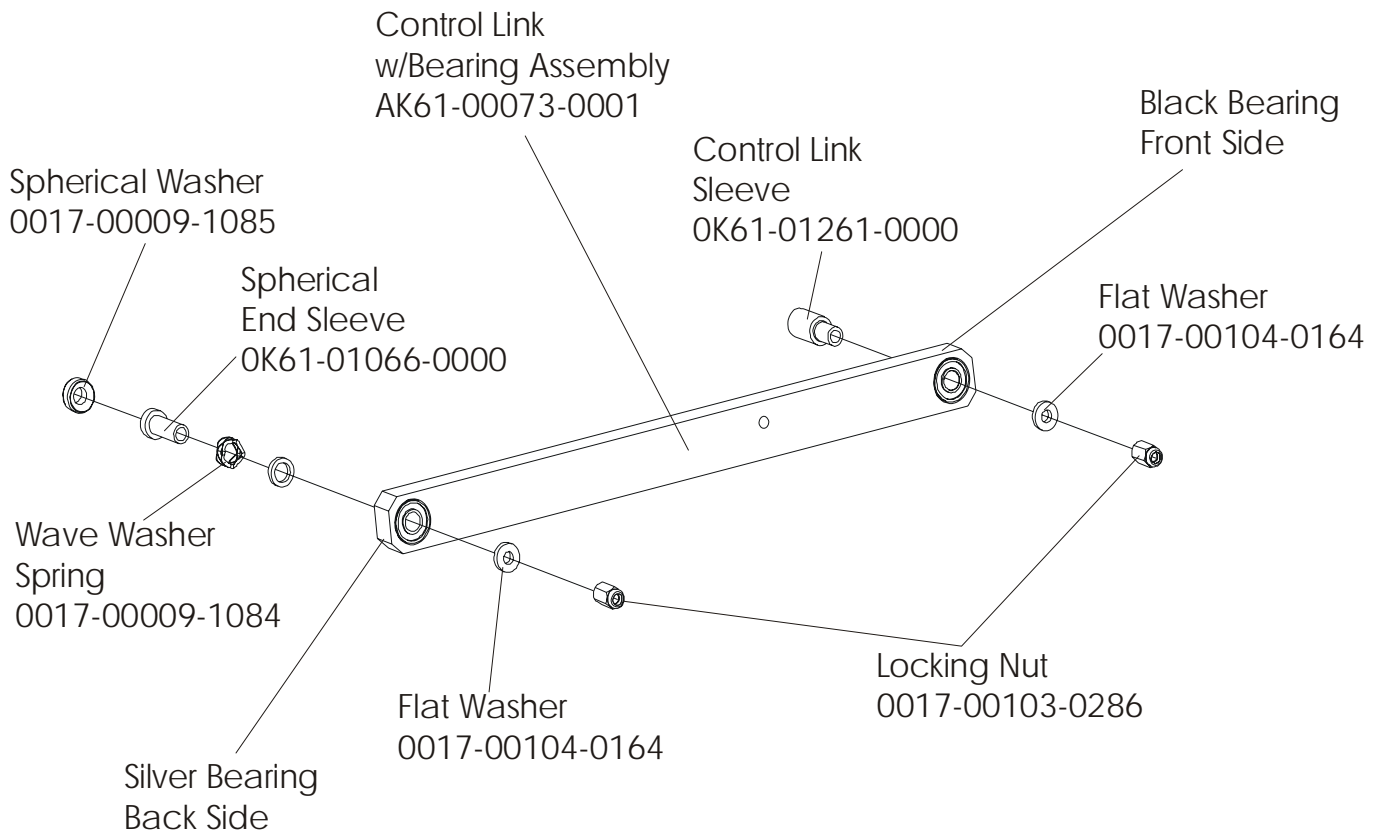

LifeFitness

91Xi CROSS-TRAINER (91X-0XXX-02)

Customer Support Services
PARTS MANUAL rev February 2014

Miscellaneous	3
Drive Belts and Alternator	4
Console Support Assembly	5
Console Assembly	6
Roller Assembly.....	7
Crankshaft Assembly.....	8
Drive Linkage Assembly	9
Anti-lift Bracket and Outer Pedal Covers	10
Frame Assembly	11
Clevis and Front Frame Covers	12
Pedal Lever Assembly	13
Rocker Arm Covers	14
Rocker Arm Assembly.....	15
Rear Drive Shrouds w/Decals.....	16
Upper Arm/Heart Rate Assembly	17
Cables.....	18

Description	Part No.
OPERATION MANUAL	M051-00K61-A111
SERVICE MANUAL	M051-00K61-A114
ARCTIC SILVER TOUCH UP PAINT: SPRAY CAN .5 OZ BOTTLE W/APPLICATOR .33 OZ PEN	0017-00008-0204 0017-00008-0205 0017-00008-0206
ACCESS PANEL ASSEMBLY CONTENTS: AK32-00020-0002 AK32-00078-0001 OK61-01373-0000 0017-00021-2846 OK32-01063-0000	AK61-00190-0000 120" COAX CABLE 120" POWER EXTENSION CABLE ACCESS BRACKET F-TYPE PANEL CONNECTOR VOLTAGE DECAL
STEALTH GRAY TOUCH UP PAINT (FOR ROCKER ARMS): SPRAY CAN .5 OZ BOTTLE W/APPLICATOR	0017-00008-0199 0017-00008-0198
HARDWARE BAG	AK61-00181-0000

Cross-trainer model 91X-0XXX-02 has both telemetry and Lifepulse sensors for heart rate. It is also C-SAFE ready and pre-wired for add-on TV.

Console Assembly	Overlay/Bezel/ Switch Assembly
AK61-00206-0001 Eng/Eng	AK61-00207-0001
AK61-00206-0002 Eng/Met	AK61-00207-0001
AK61-00206-0004 Spn/Met	AK61-00207-0004
AK61-00206-0007 Frn/Met	AK61-00207-0007
AK61-00206-0010 Por/Met	AK61-00207-0010

Left Pedal Assembly AK61-00172-0002
Right Pedal Assembly AK61-00172-0001